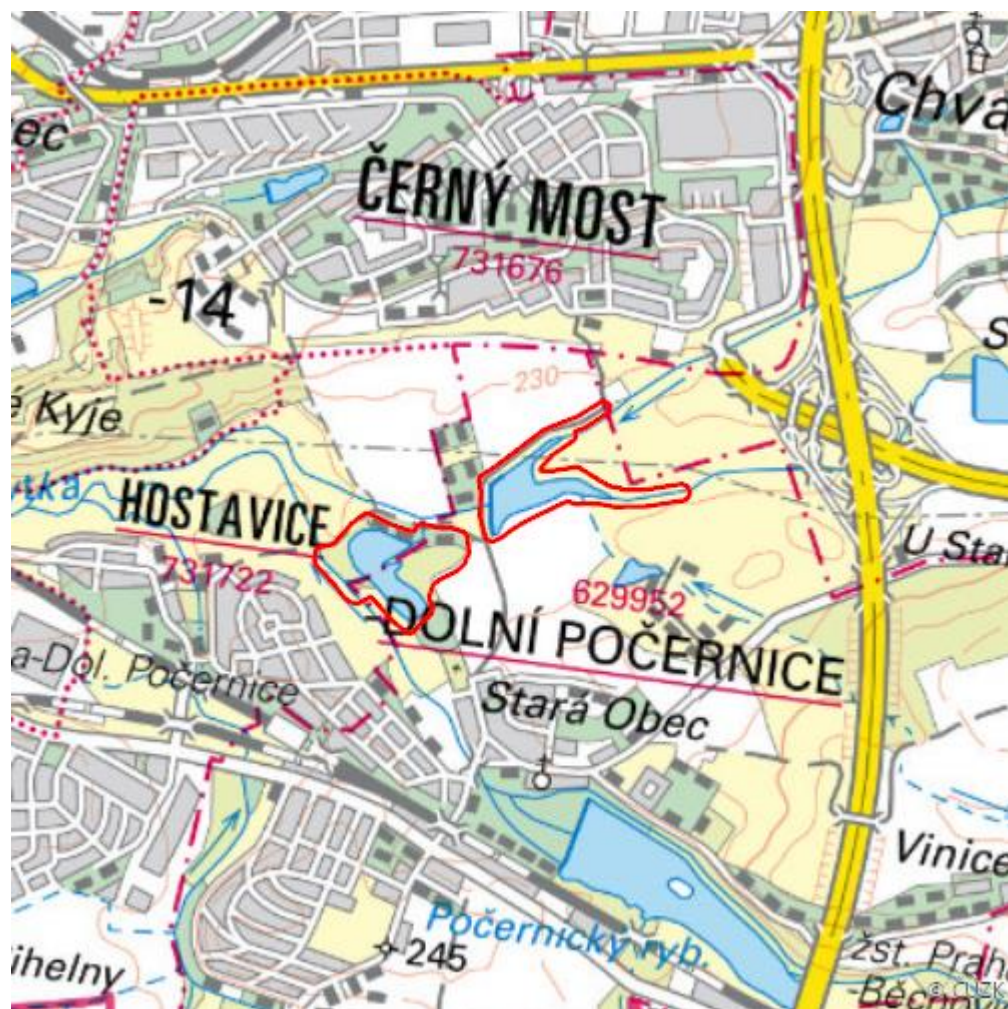

V pískovně

L.AA.08

Localisation:	50.095857N 14.576708E
Area:	22.089 ha
Category:	Wetlands of local importance
Wetland's type:	13, 16
The degree of protection:	NR
Reason protection:	Am
Altitude:	217 - 243 m