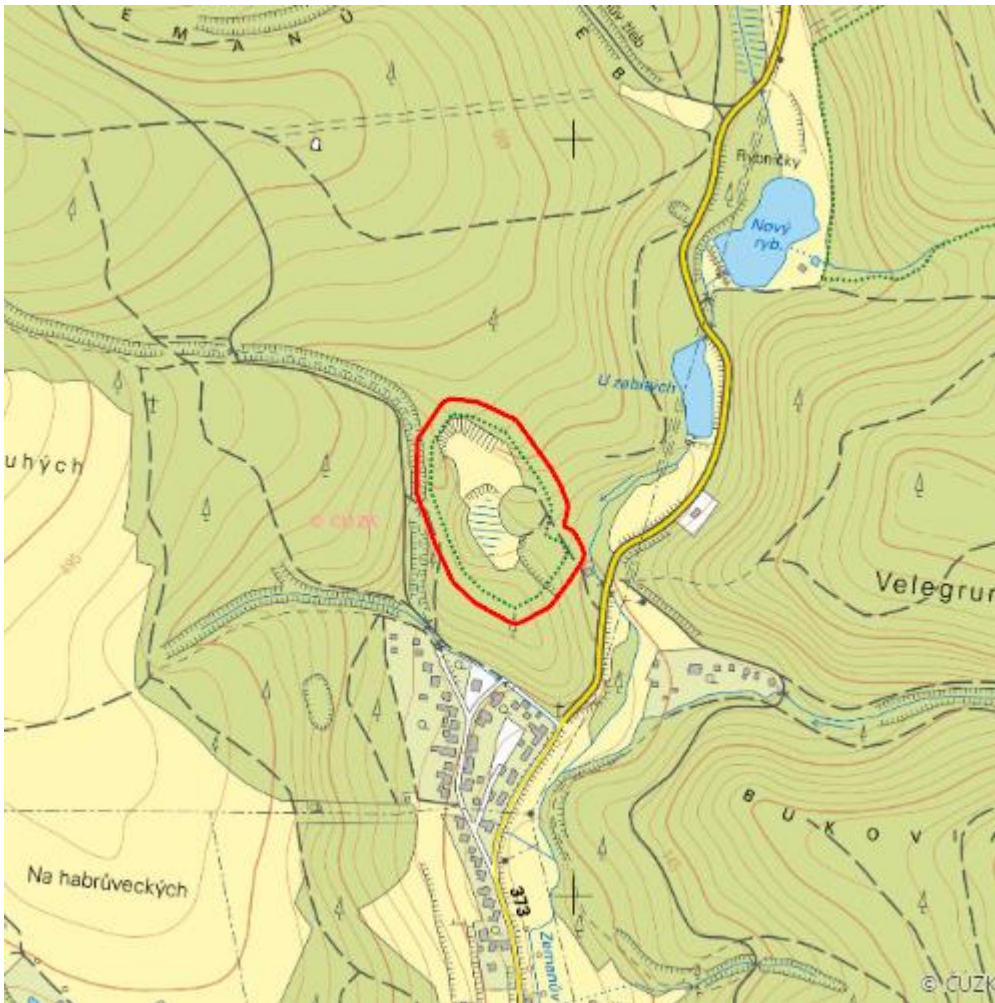

Habrůvecká tůň

L.BK.07

Localisation:	49.306431N 16.742645E
Area:	4.449 ha
Category:	Wetlands of local importance
Wetland's type:	16
The degree of protection:	SCI, NM
Reason protection:	Am
Altitude:	450 - 474 m