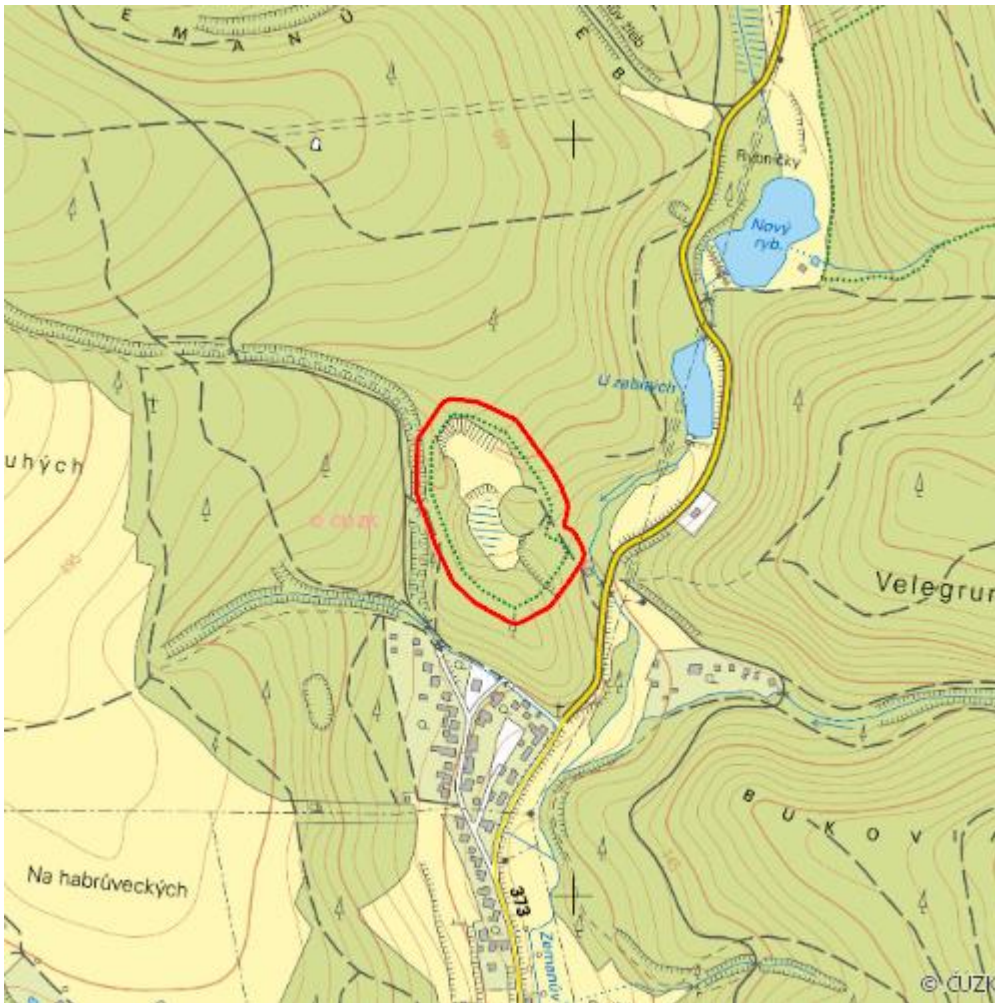

Habrůvecká tůň

L.BK.07

Localisation:	49.306431N 16.742645E
Area:	4.449 ha
Category:	Wetlands of local importance
Wetland's type:	16
The degree of protection:	SCI, NM
Reason protection:	Am
Altitude:	450 - 474 m