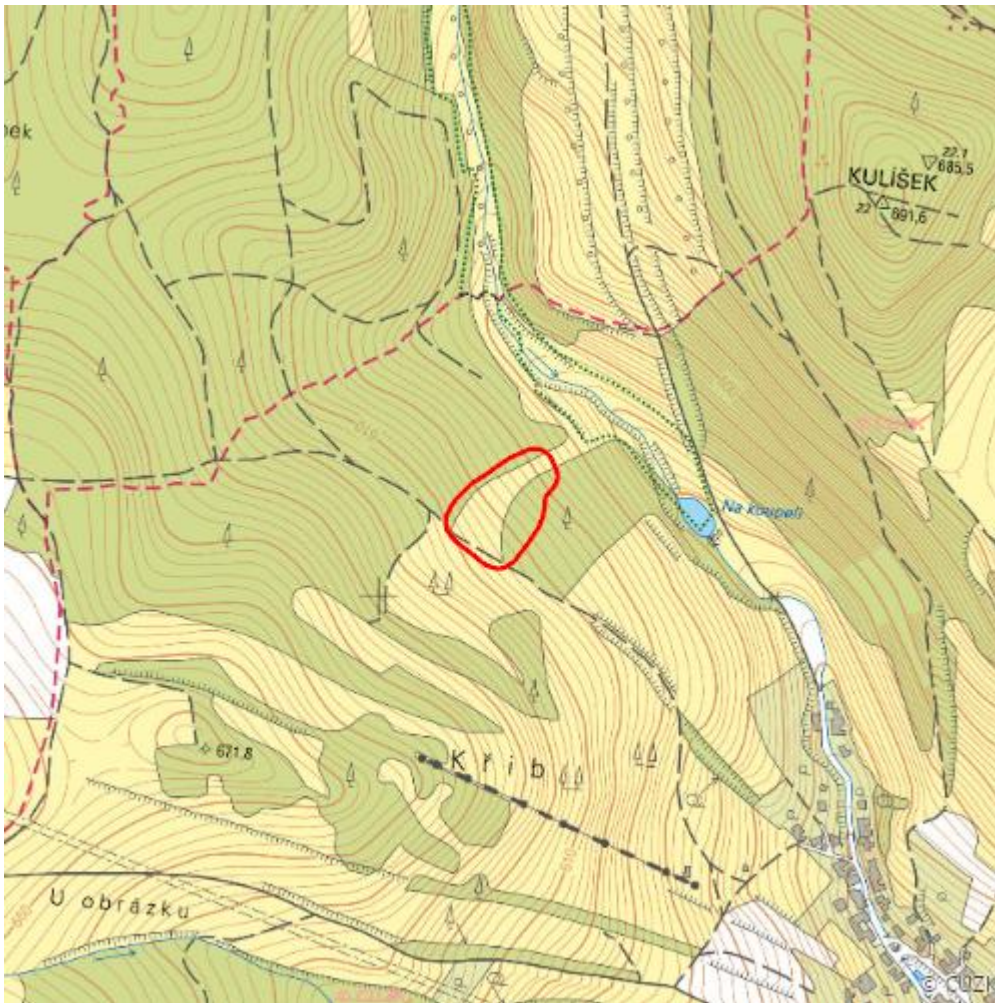

Hlubocká loučka

L.BK.11

Localisation:	49.500335N 16.464633E
Area:	1.450 ha
Category:	Wetlands of local importance
Wetland's type:	5
Reason protection:	B
Altitude:	586 - 591 m

Natural habitats

Habitat code	Habitat name	Code of the habitat type	Name the habitat type	Area	Relative area (%)	Habitat quality (1-4)
T1.5	Vlhké pcháčové louky	--	--	0.365 ha	25.16	4