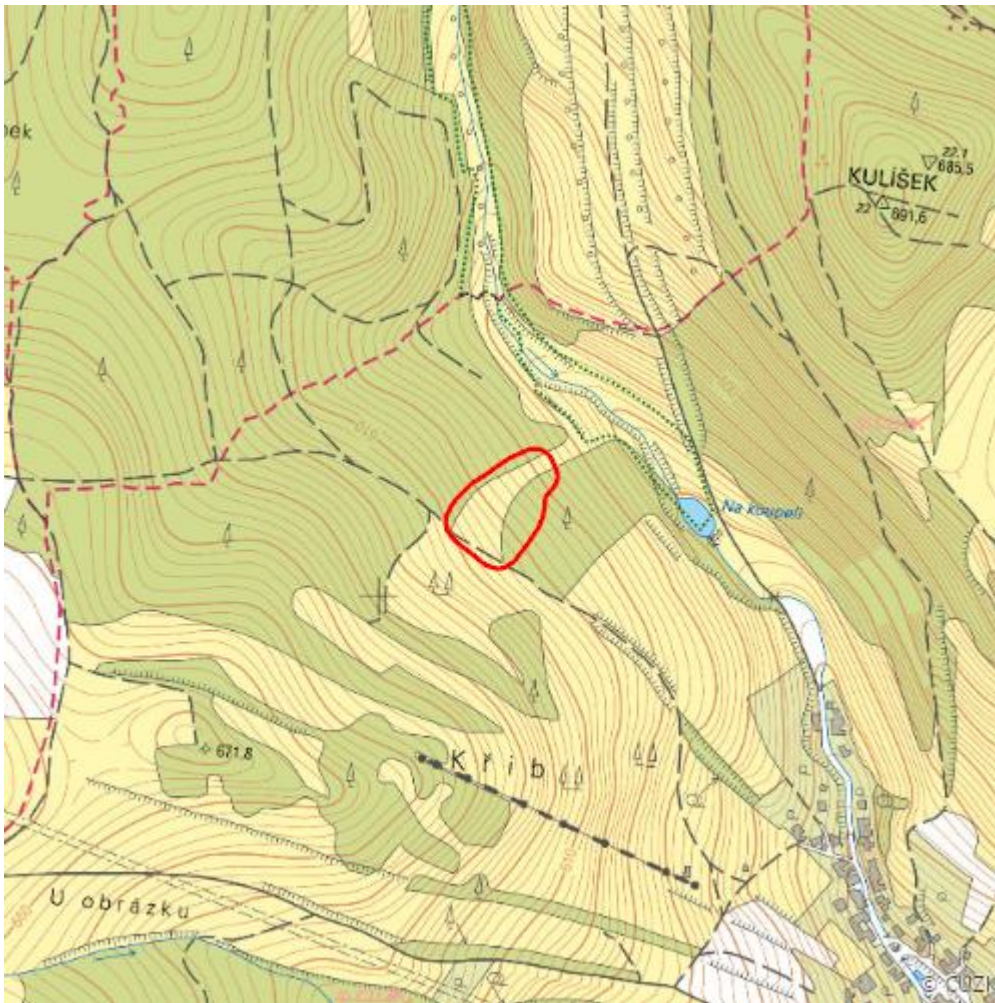

Hlubocká loučka

L.BK.11

Localisation:	49.500335N 16.464633E
Area:	1.450 ha
Category:	Wetlands of local importance
Wetland's type:	5
Reason protection:	B
Altitude:	586 - 591 m

Natural habitats

Habitat code	Habitat name	Code of the habitat type	Name the habitat type	Area	Relative area (%)	Habitat quality (1-4)
T1.5	Vlhké pcháčové louky	--	--	0.365 ha	25.16	4