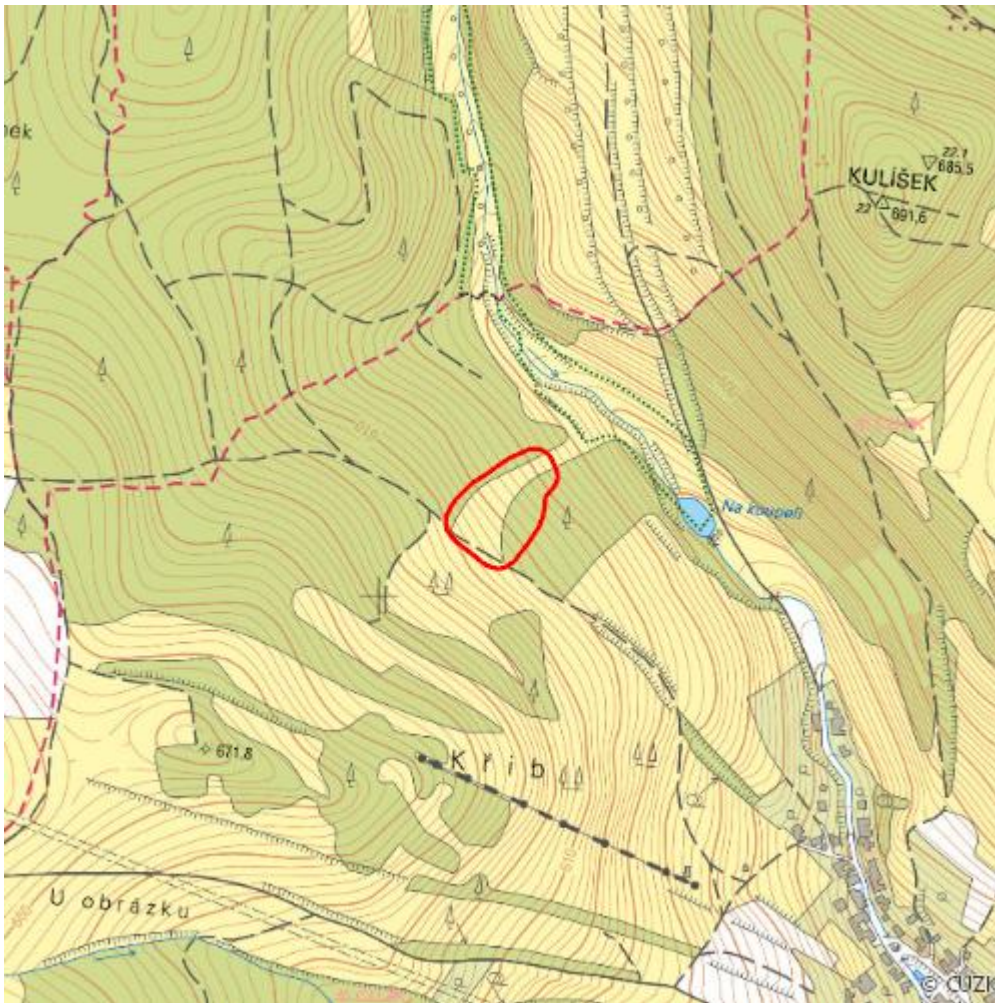

Hlubocká loučka

L.BK.11

Localisation:	49.500335N 16.464633E
Area:	1.450 ha
Category:	Wetlands of local importance
Wetland's type:	5
Reason protection:	B
Altitude:	586 - 591 m

Natural habitats

Habitat code	Habitat name	Code of the habitat type	Name the habitat type	Area	Relative area (%)	Habitat quality (1-4)
T1.5	Vlhké pcháčové louky	--	--	0.365 ha	25.16	4