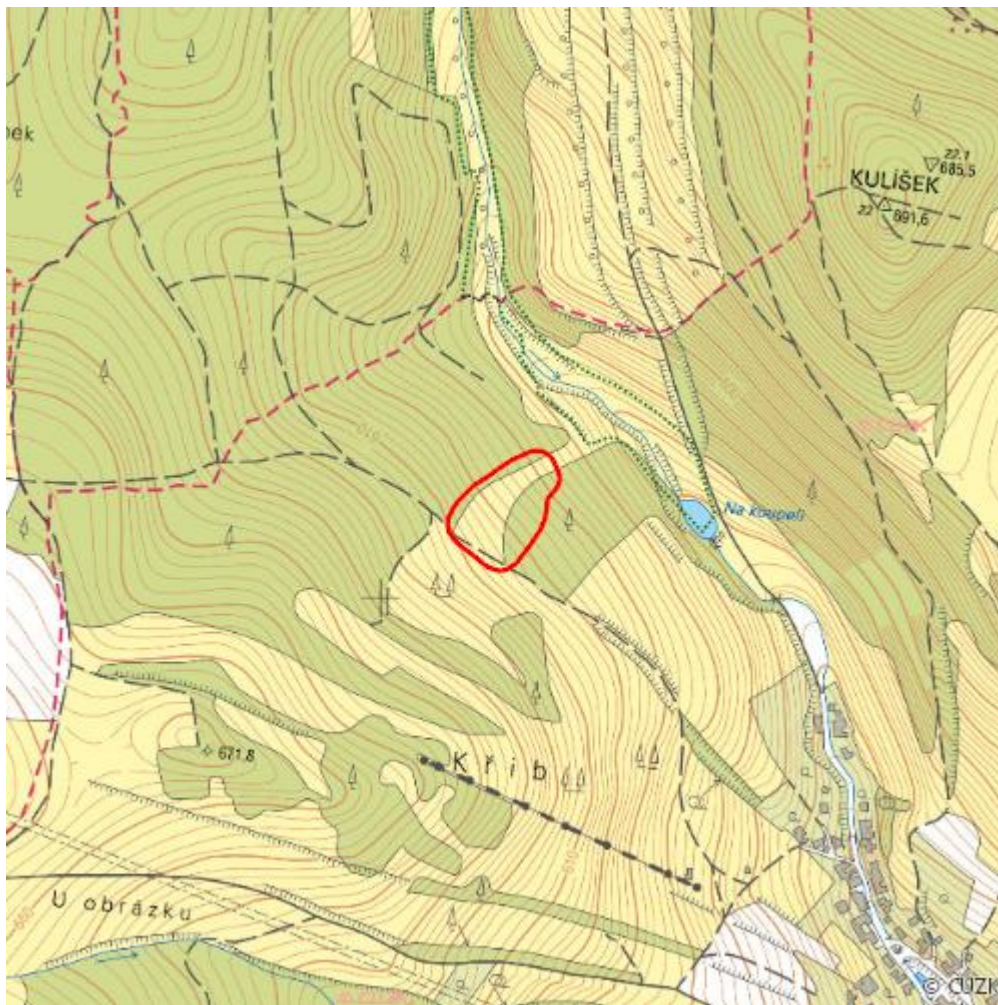

Hlubocká loučka

L.BK.11

Localisation:	49.500335N 16.464633E
Area:	1.450 ha
Category:	Wetlands of local importance
Wetland's type:	5
Reason protection:	B
Altitude:	586 - 591 m

Natural habitats

Habitat code	Habitat name	Code of the habitat type	Name the habitat type	Area	Relative area (%)	Habitat quality (1-4)
T1.5	Vlhké pcháčové louky	--	--	0.365 ha	25.16	4