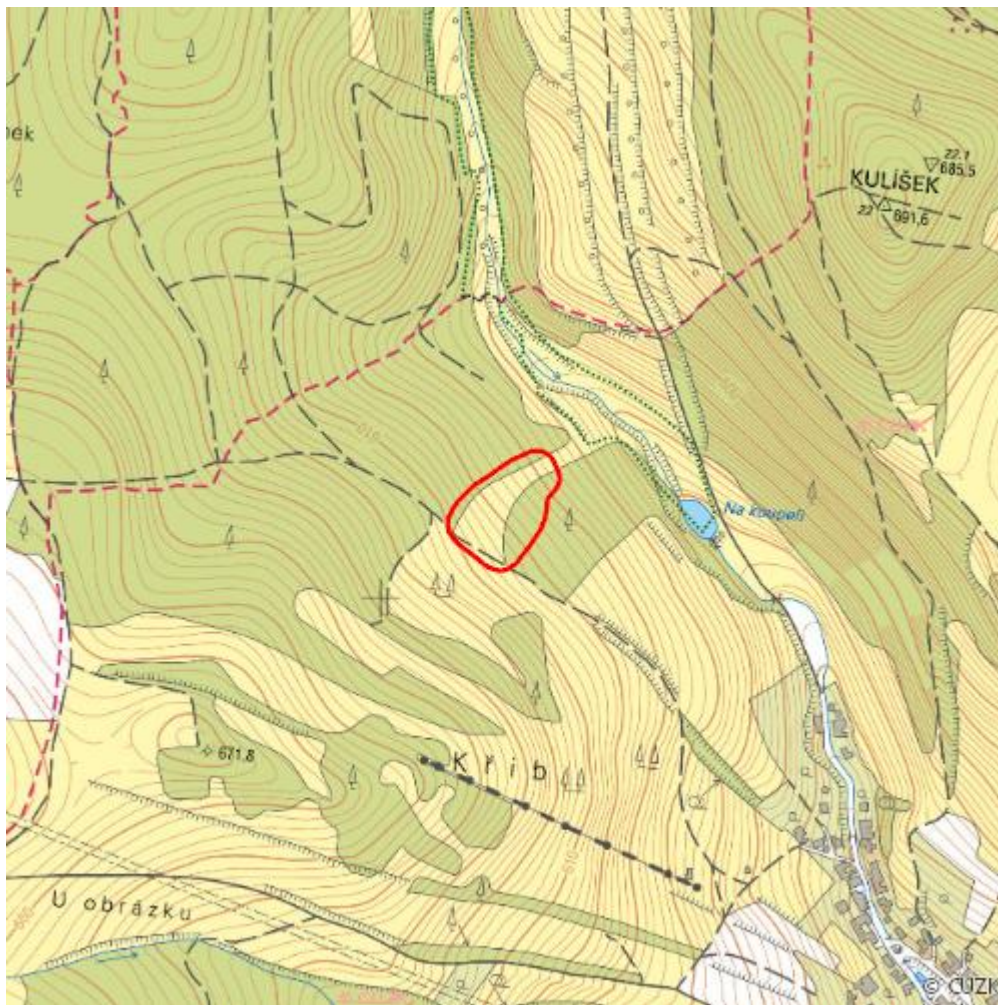

Hlubocká loučka

L.BK.11

Localisation:	49.500335N 16.464633E
Area:	1.450 ha
Category:	Wetlands of local importance
Wetland's type:	5
Reason protection:	B
Altitude:	586 - 591 m

Natural habitats

Habitat code	Habitat name	Code of the habitat type	Name the habitat type	Area	Relative area (%)	Habitat quality (1-4)
T1.5	Vlhké pcháčové louky	--	--	0.365 ha	25.16	4