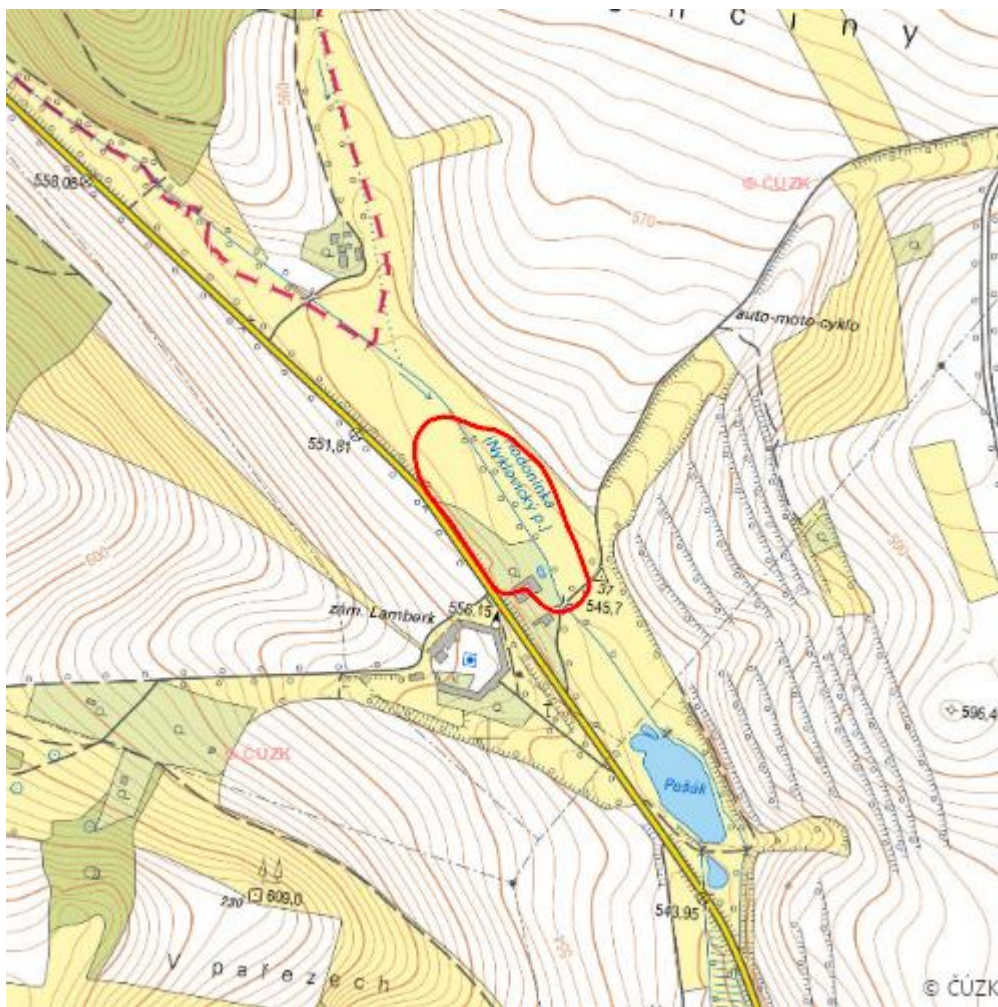

Lamberkská loučka

L.BK.18

Localisation:	49.570335N 16.409052E
Area:	3.406 ha
Category:	Wetlands of local importance
Wetland's type:	1, 5
Reason protection:	B
Altitude:	543 - 553 m

Natural habitats

Habitat code	Habitat name	Code of the habitat type	Name the habitat type	Area	Relative area (%)	Habitat quality (1-4)
T1.5	Vlhké pcháčové louky	--	--	0.606 ha	17.8	2