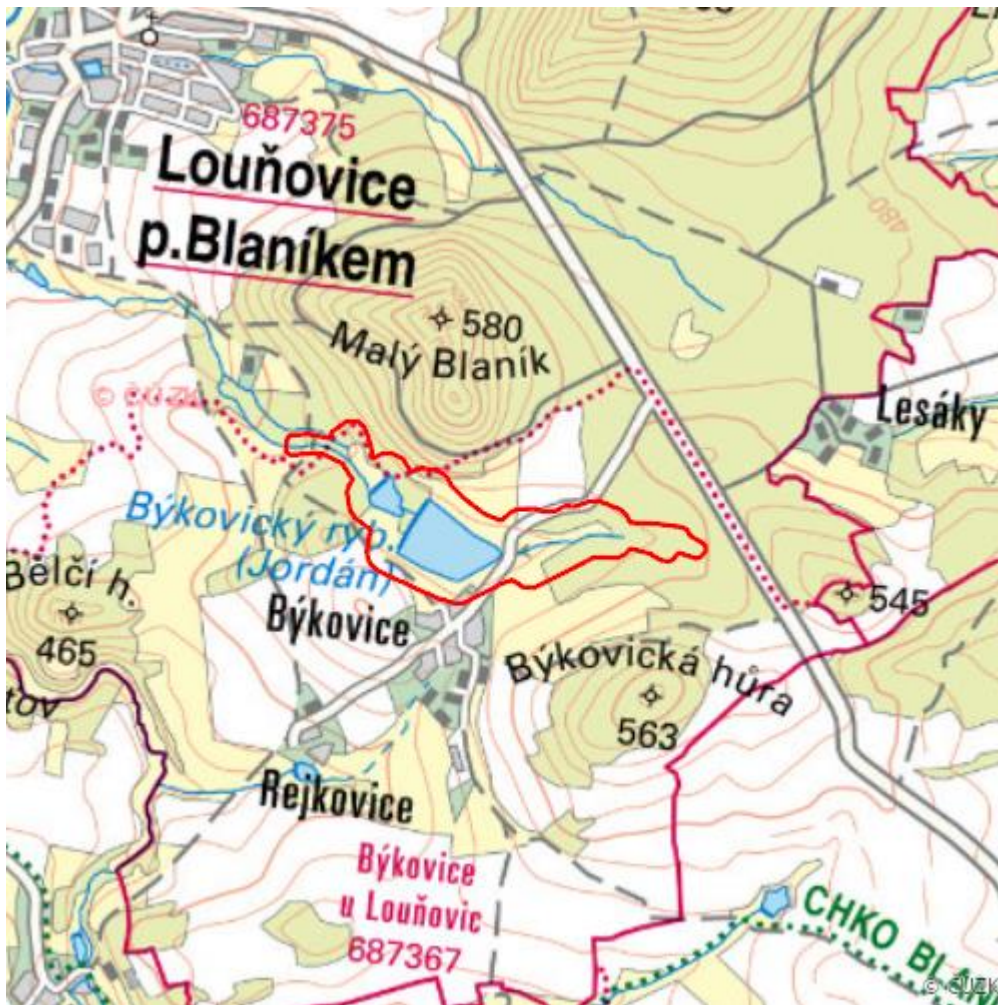

Podlesí

L.BN.02

Localisation:	49.624445N 14.863707E
Area:	30.747 ha
Category:	Wetlands of local importance
Wetland's type:	4, 5
The degree of protection:	SCI, PLA, NR
Reason protection:	Am
Altitude:	477 - 502 m