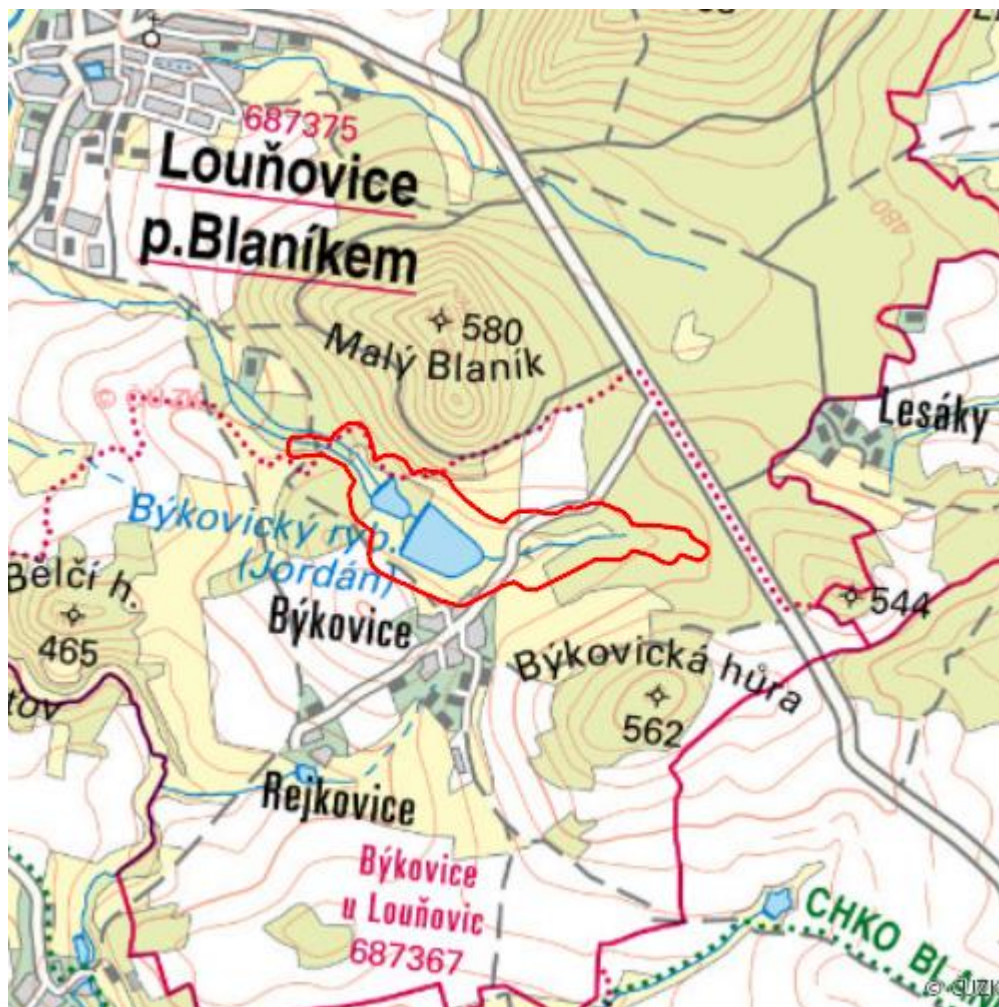

Podlesí

L.BN.02

Localisation:	49.624445N 14.863707E
Area:	30.747 ha
Category:	Wetlands of local importance
Wetland's type:	4, 5
The degree of protection:	SCI, PLA, NR
Reason protection:	Am
Altitude:	477 - 502 m