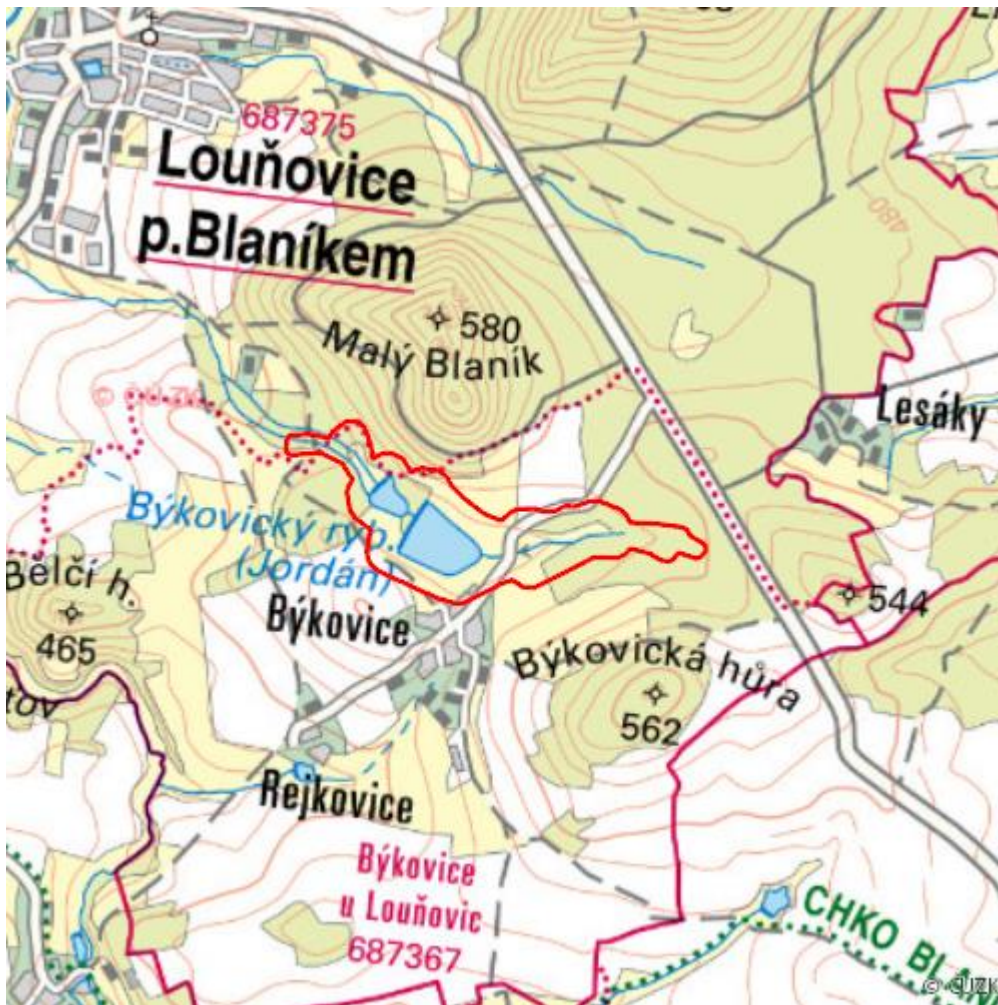

Podlesí

L.BN.02

Localisation:	49.624445N 14.863707E
Area:	30.747 ha
Category:	Wetlands of local importance
Wetland's type:	4, 5
The degree of protection:	SCI, PLA, NR
Reason protection:	Am
Altitude:	477 - 502 m