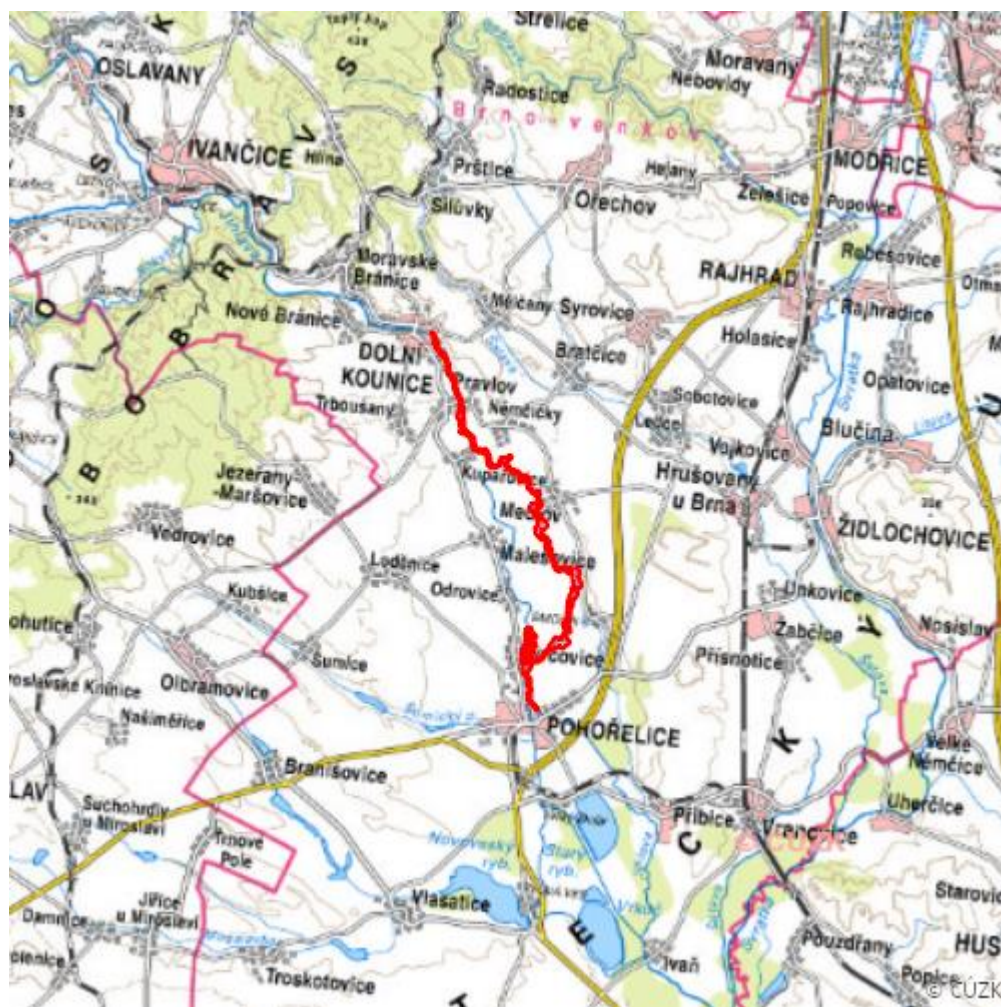

Jihlava

L.BO.12

Localisation: 49.029176N 16.517964E

Area: 151.055 ha

Category: Wetlands of local importance

Wetland's type: 2

The degree of protection: SCI

Reason protection: 0