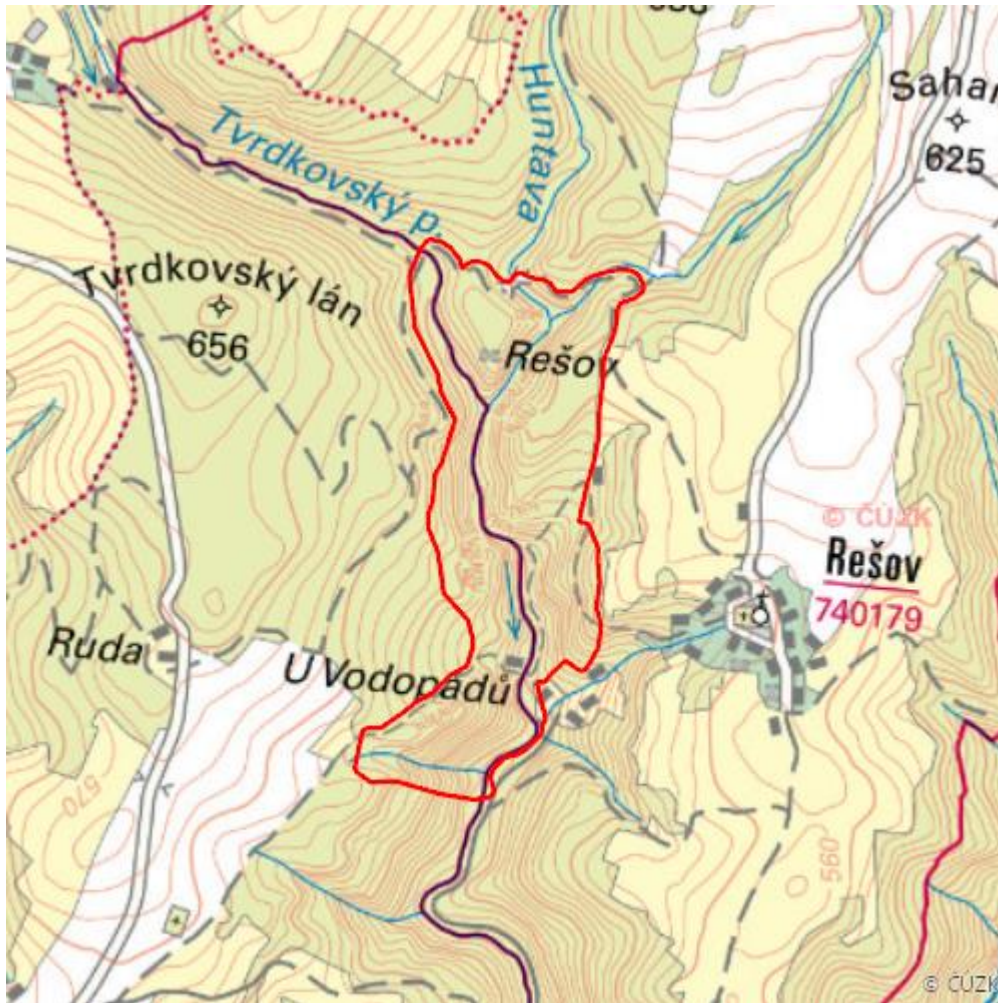

Rešovské vodopády

L.BR.07

Localisation:	49.882253N 17.209215E
Area:	89.025 ha
Category:	Wetlands of local importance
Wetland's type:	6
The degree of protection:	SCI, NNR
Reason protection:	KE
Altitude:	443 - 568 m