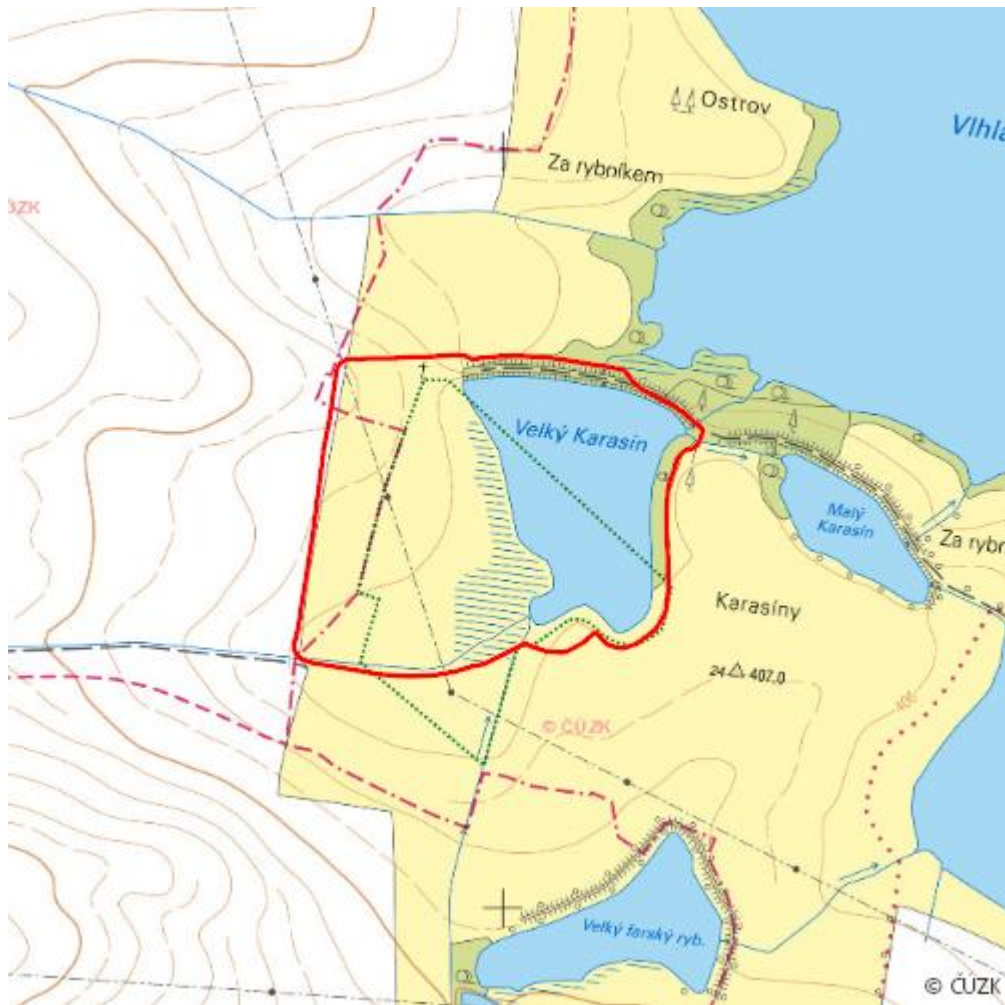

Velký Karasín

L.CB.09

Localisation:	49.044594N 14.277837E
Area:	18.356 ha
Category:	Wetlands of local importance
Wetland's type:	5, 7, 13
The degree of protection:	SPA, NM
Reason protection:	0
Altitude:	420 - 420 m