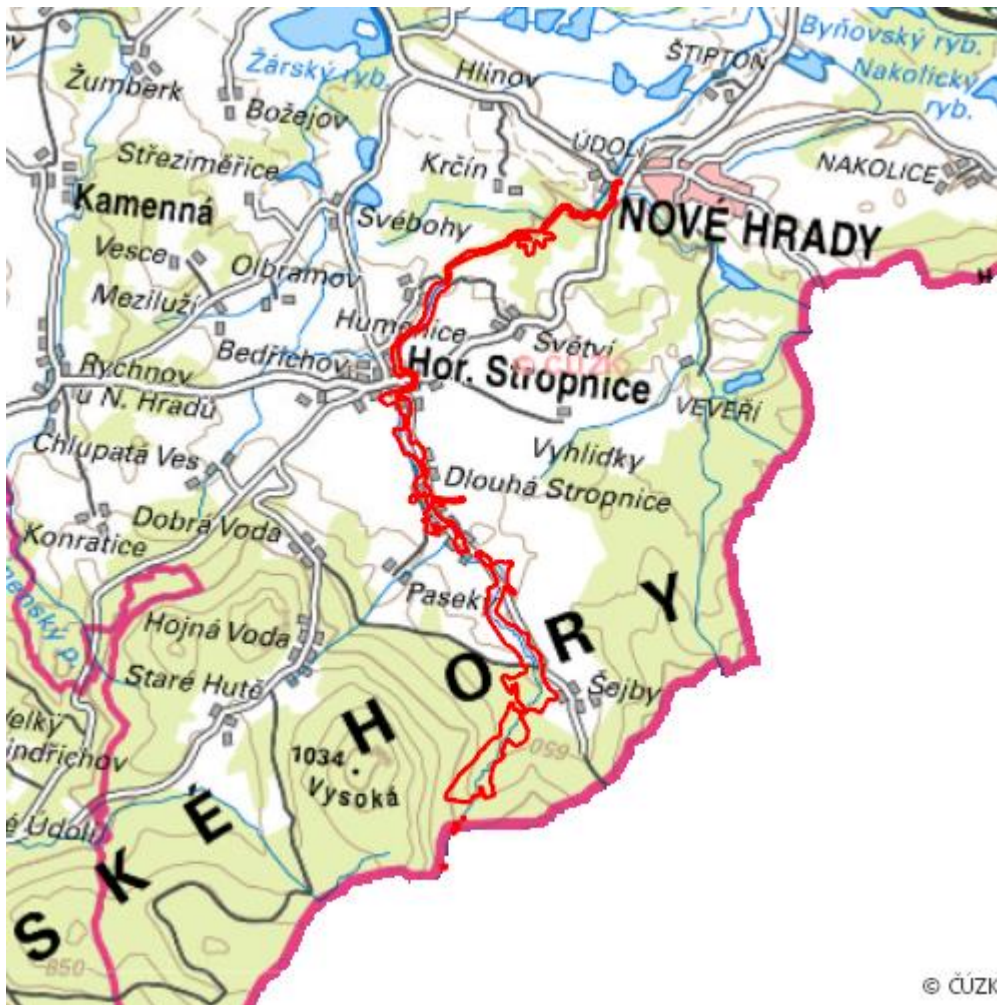

Horní Stropnice

L.CB.11

Localisation:	48.728891N 14.766972E
Area:	179.477 ha
Category:	Wetlands of local importance
Wetland's type:	2, 5
The degree of protection:	SCI, NNM, SPA
Reason protection:	Z , I , KE
Altitude:	498 - 789 m