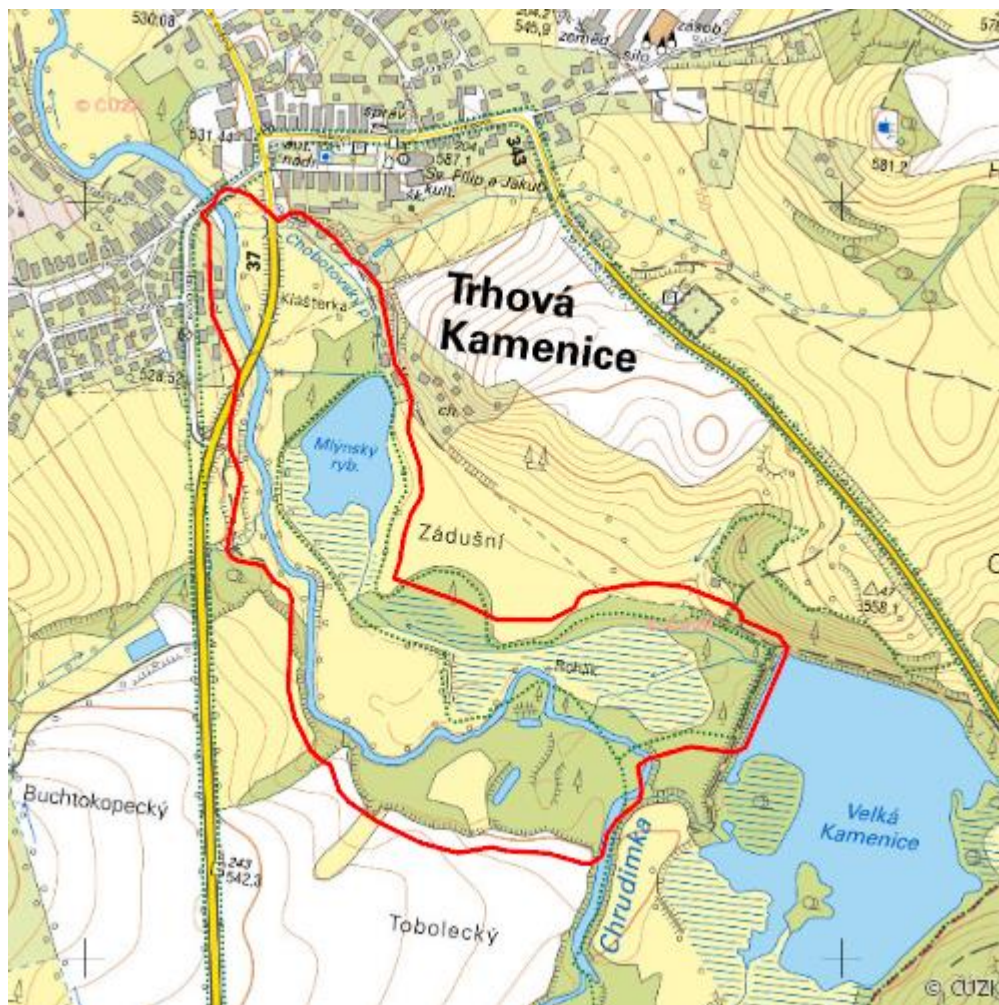

Mlýnský rybník a rybník Rohlík

L.CR.10

Localisation:	49.782307N 15.817778E
Area:	28.554 ha
Category:	Wetlands of local importance
Wetland's type:	13
The degree of protection:	PLA, NM
Reason protection:	B
Altitude:	526 - 550 m