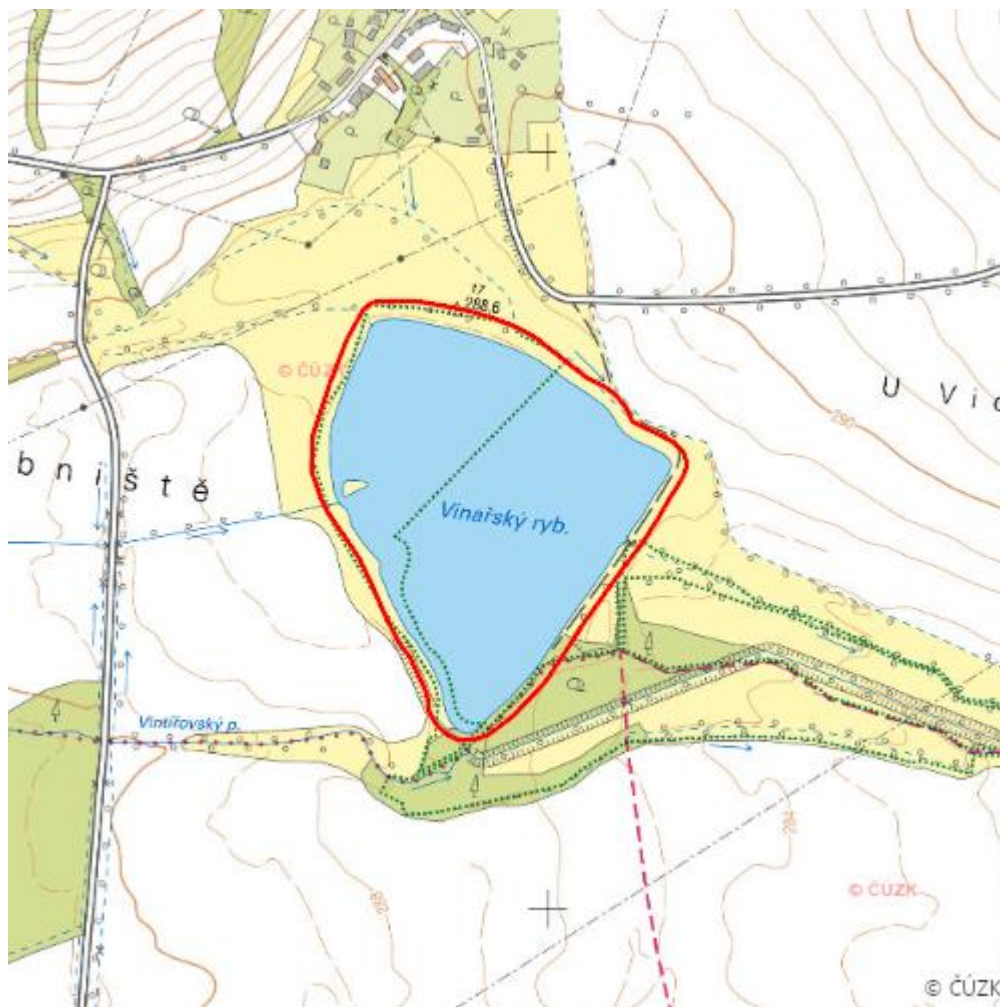

Vinařský rybník

L.CV.01

Localisation:	50.325567N 13.316337E
Area:	17.816 ha
Category:	Wetlands of local importance
Wetland's type:	7, 13
The degree of protection:	SPA, NM
Reason protection:	O , B , E
Altitude:	281 - 293 m