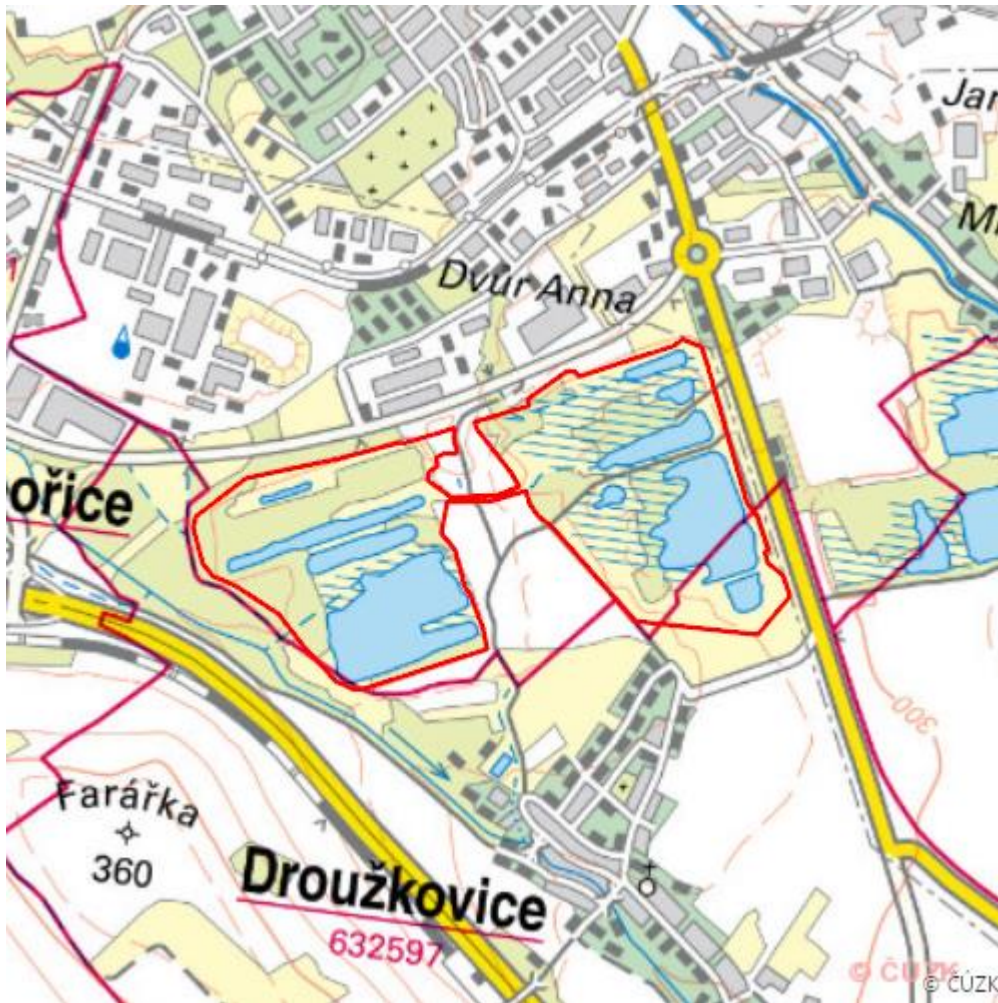

Pražská pole

L.CV.23

Localisation:	50.441071N 13.421569E
Area:	109.936 ha
Category:	Wetlands of local importance
Wetland's type:	2, 6, 7, 14
The degree of protection:	SCI
Reason protection:	Am
Altitude:	302 - 324 m