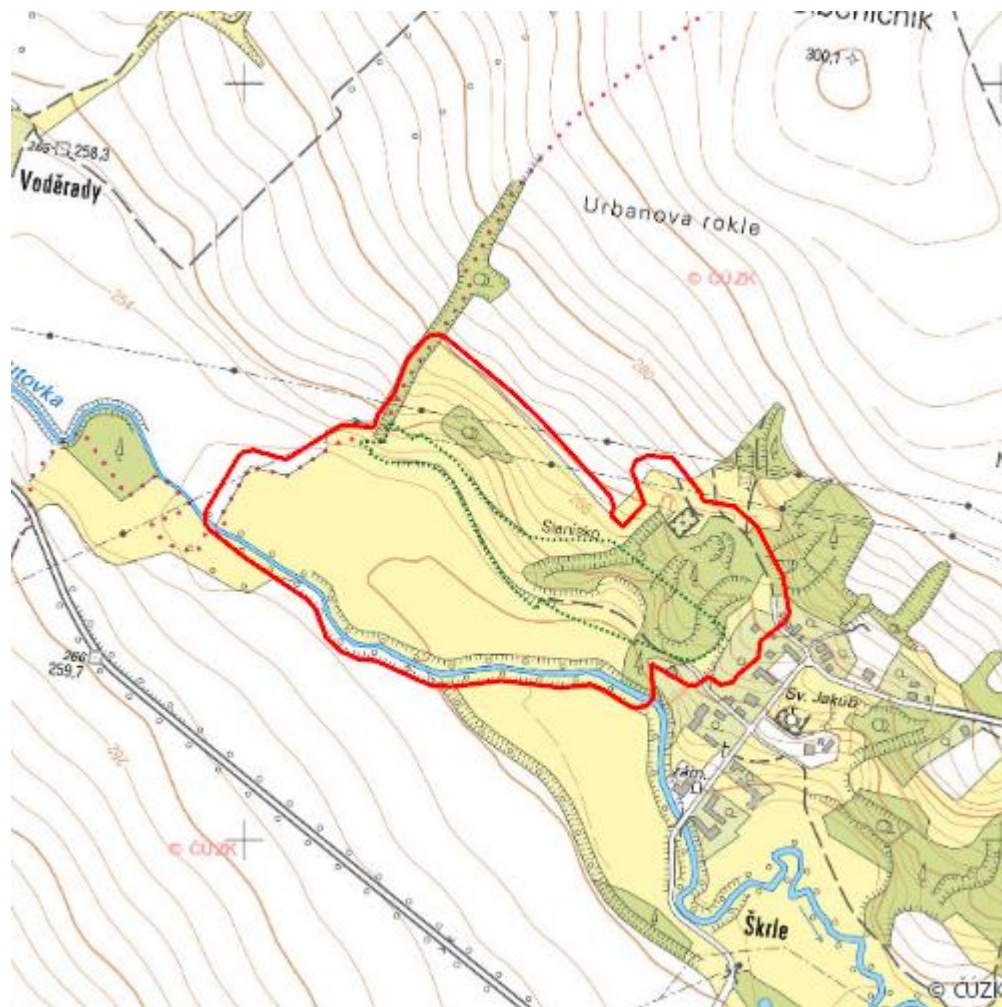

Slanisko u Škrle

L.CV.24

Localisation:	50.417917N 13.527641E
Area:	21.393 ha
Category:	Wetlands of local importance
Wetland's type:	10
The degree of protection:	SCI, NM
Reason protection:	B
Altitude:	248 - 264 m