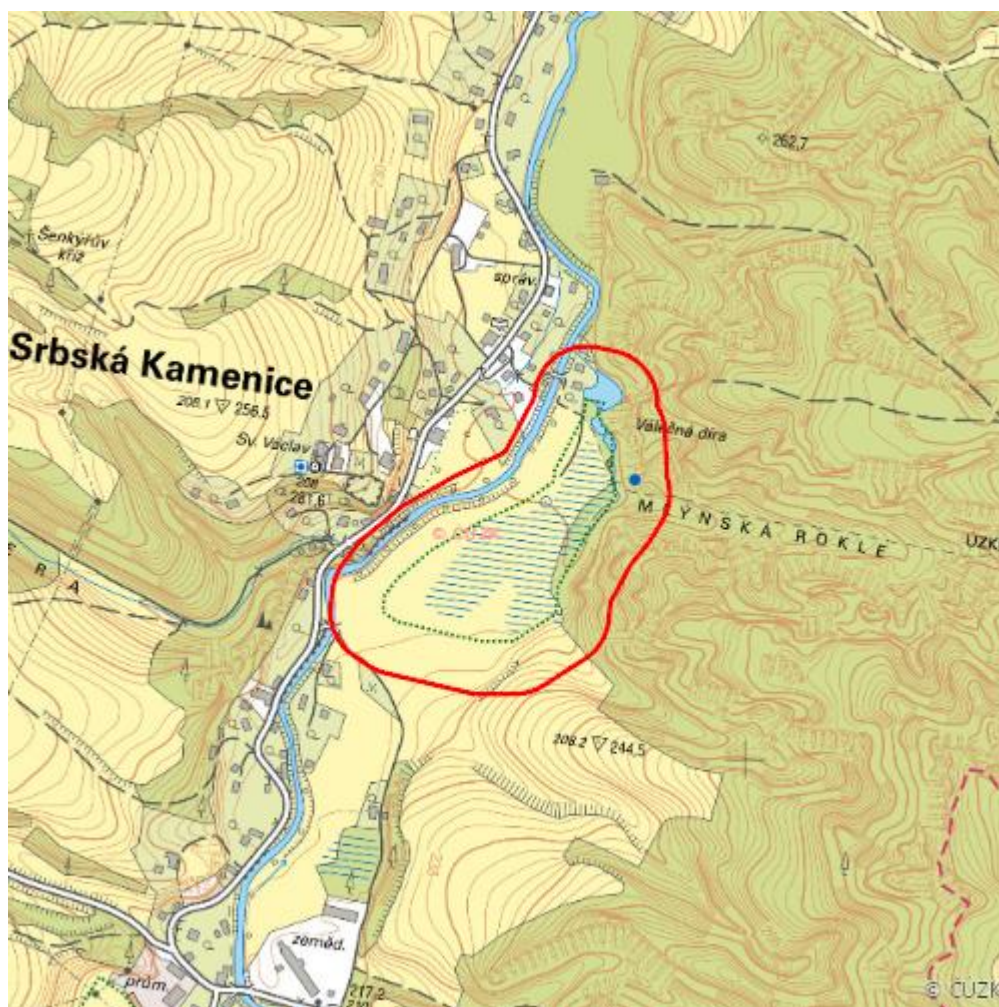

Arba

L.DC.01

Localisation:	50.819816N 14.355215E
Area:	12.592 ha
Category:	Wetlands of local importance
Wetland's type:	1, 5, 7
The degree of protection:	SCI, PLA, SPA, NR
Reason protection:	Am
Altitude:	206 - 250 m