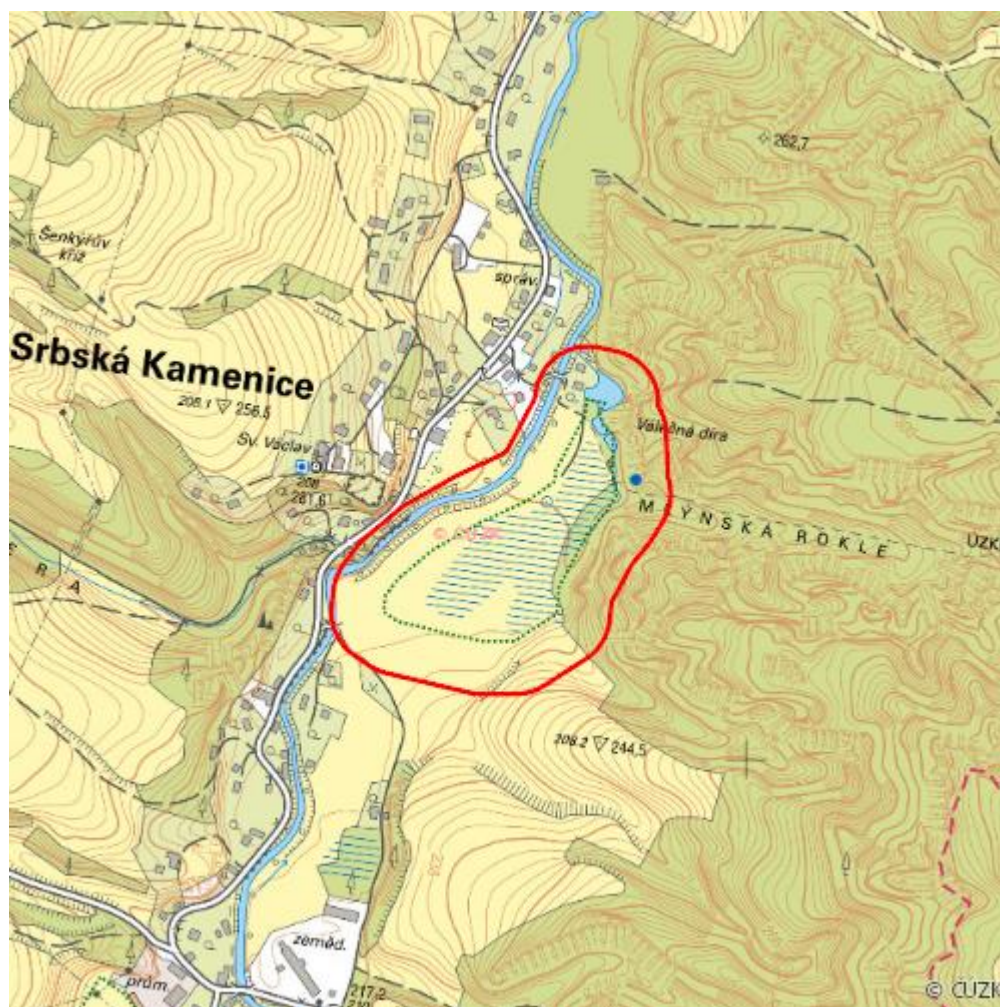

Arba

L.DC.01

Localisation:	50.819816N 14.355215E
Area:	12.592 ha
Category:	Wetlands of local importance
Wetland's type:	1, 5, 7
The degree of protection:	SCI, PLA, SPA, NR
Reason protection:	Am
Altitude:	206 - 250 m