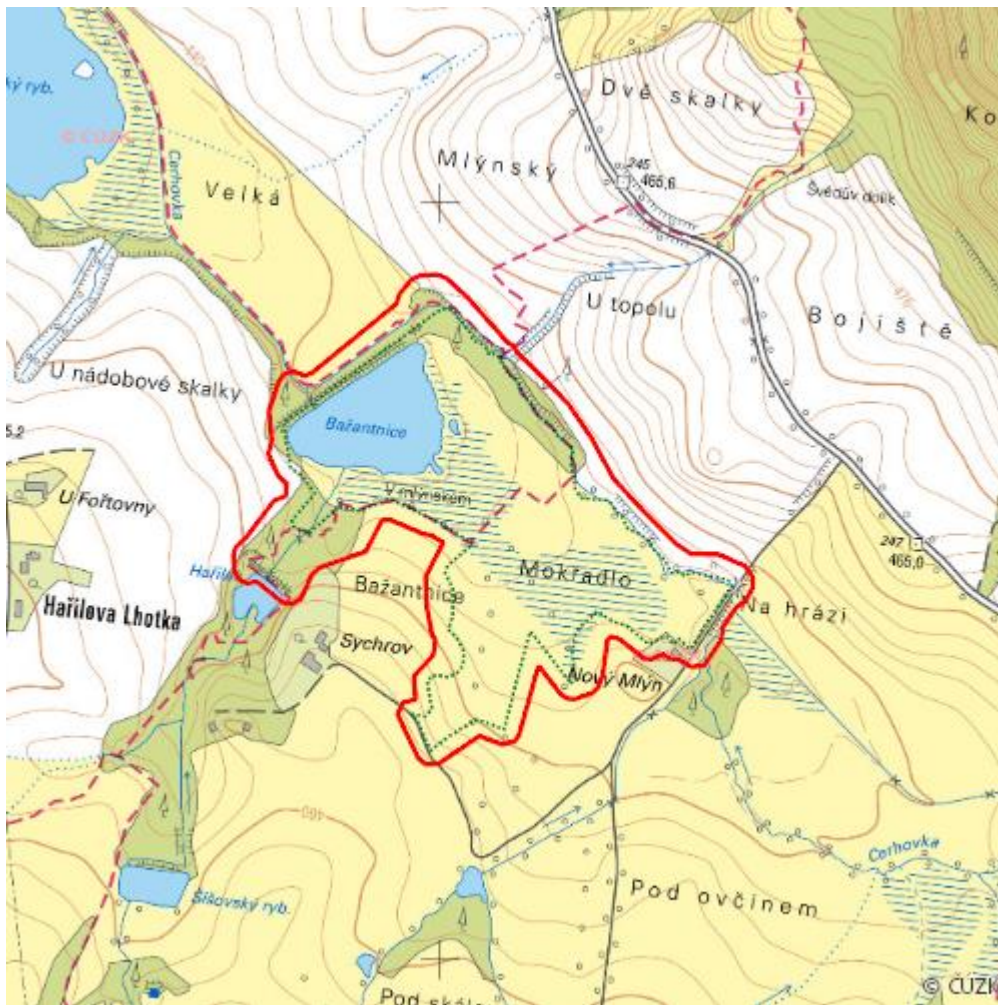

Mokřadlo

L.HB.07

Localisation:	49.723193N 15.755414E
Area:	20.842 ha
Category:	Wetlands of local importance
Wetland's type:	2, 4, 5, 7, 13
The degree of protection:	PLA, NR
Reason protection:	Am
Altitude:	446 - 467 m