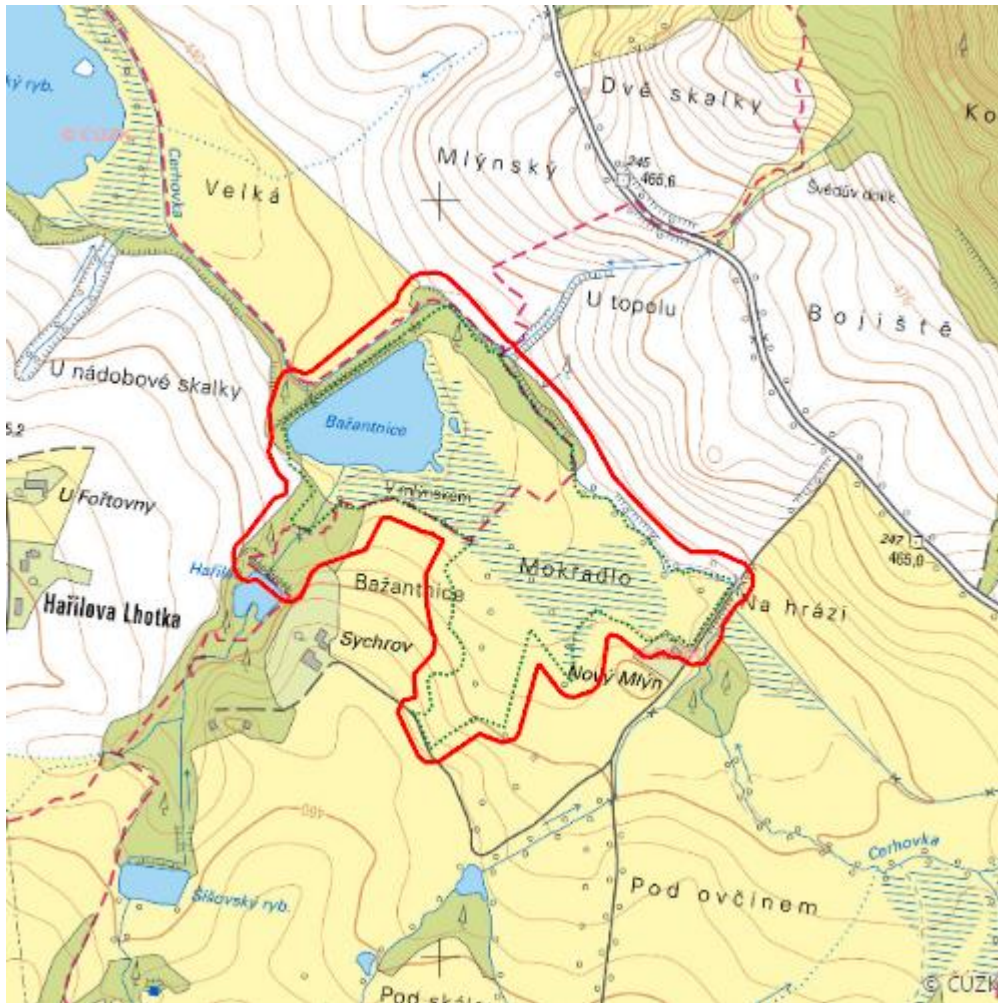

Mokřadlo

L.HB.07

Localisation:	49.723193N 15.755414E
Area:	20.842 ha
Category:	Wetlands of local importance
Wetland's type:	2, 4, 5, 7, 13
The degree of protection:	PLA, NR
Reason protection:	Am
Altitude:	446 - 467 m