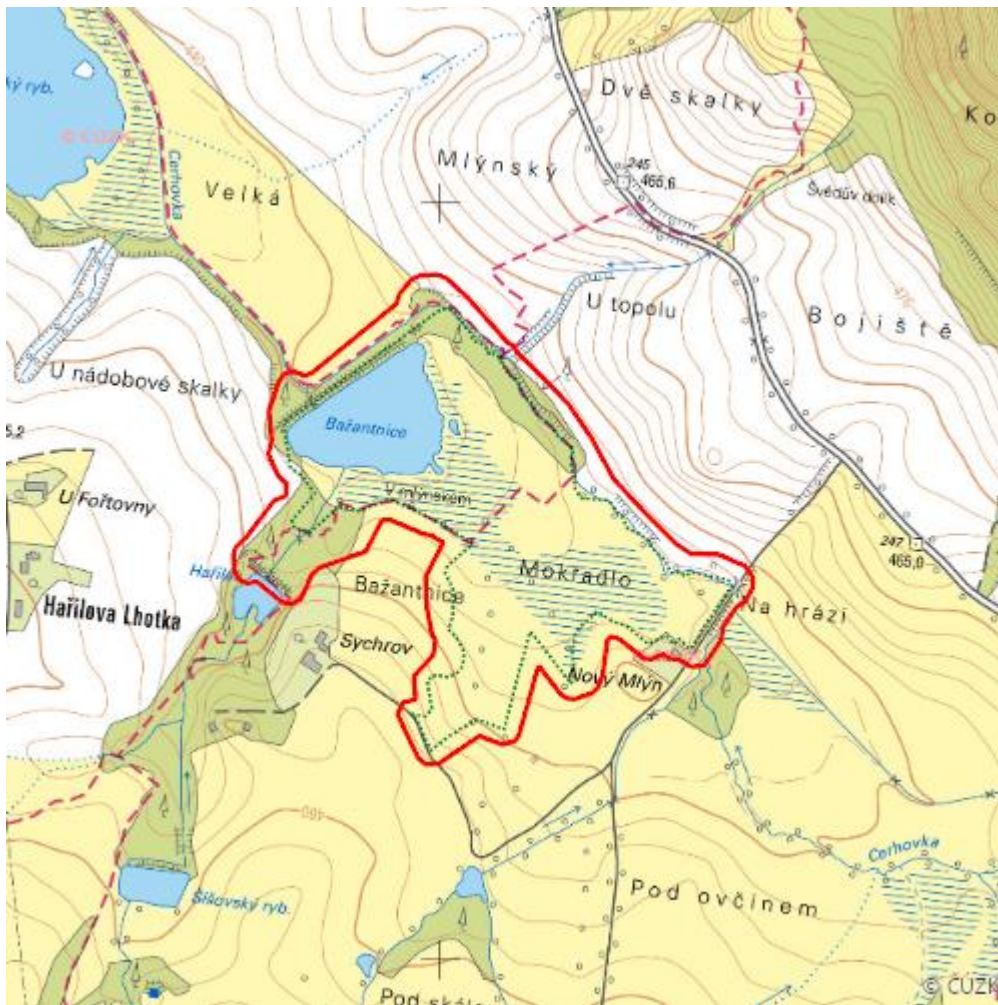

Mokřadlo

L.HB.07

Localisation:	49.723193N 15.755414E
Area:	20.842 ha
Category:	Wetlands of local importance
Wetland's type:	2, 4, 5, 7, 13
The degree of protection:	PLA, NR
Reason protection:	Am
Altitude:	446 - 467 m