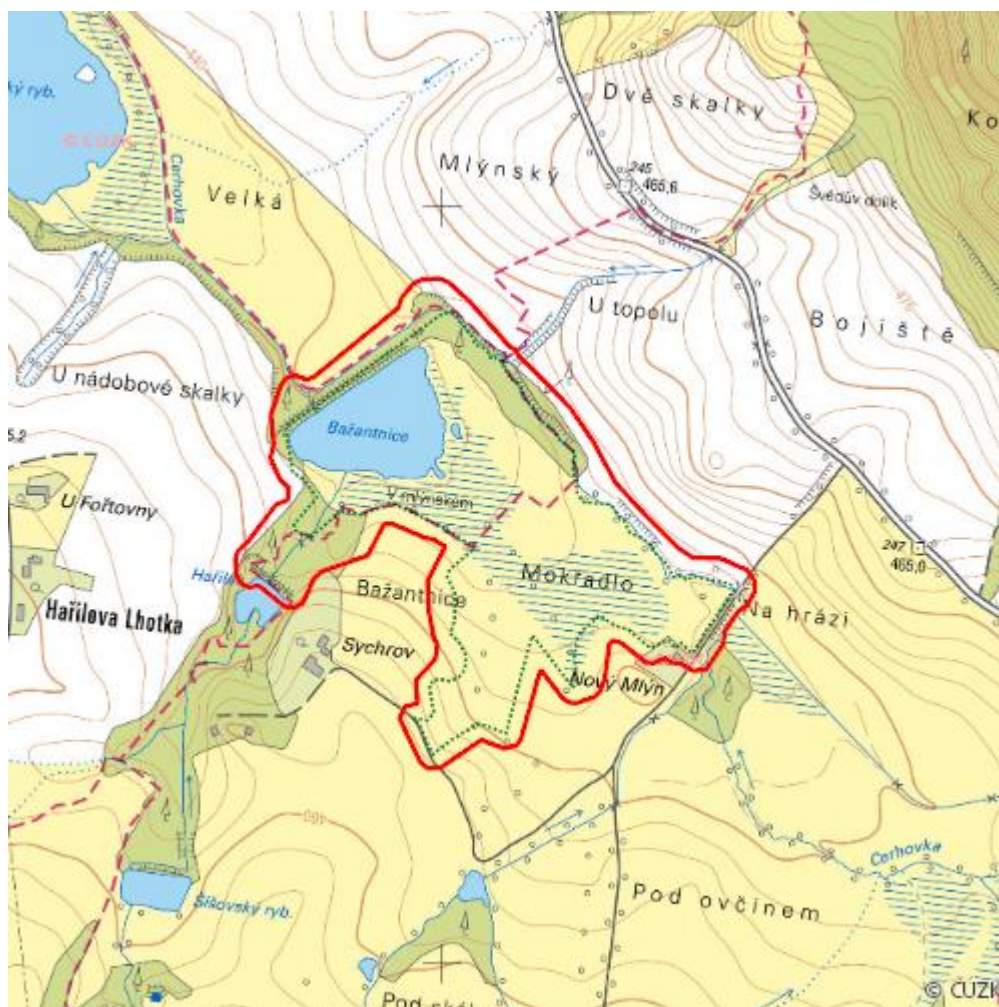

Mokřadlo

L.HB.07

Localisation:	49.723193N 15.755414E
Area:	20.842 ha
Category:	Wetlands of local importance
Wetland's type:	2, 4, 5, 7, 13
The degree of protection:	PLA, NR
Reason protection:	Am
Altitude:	446 - 467 m