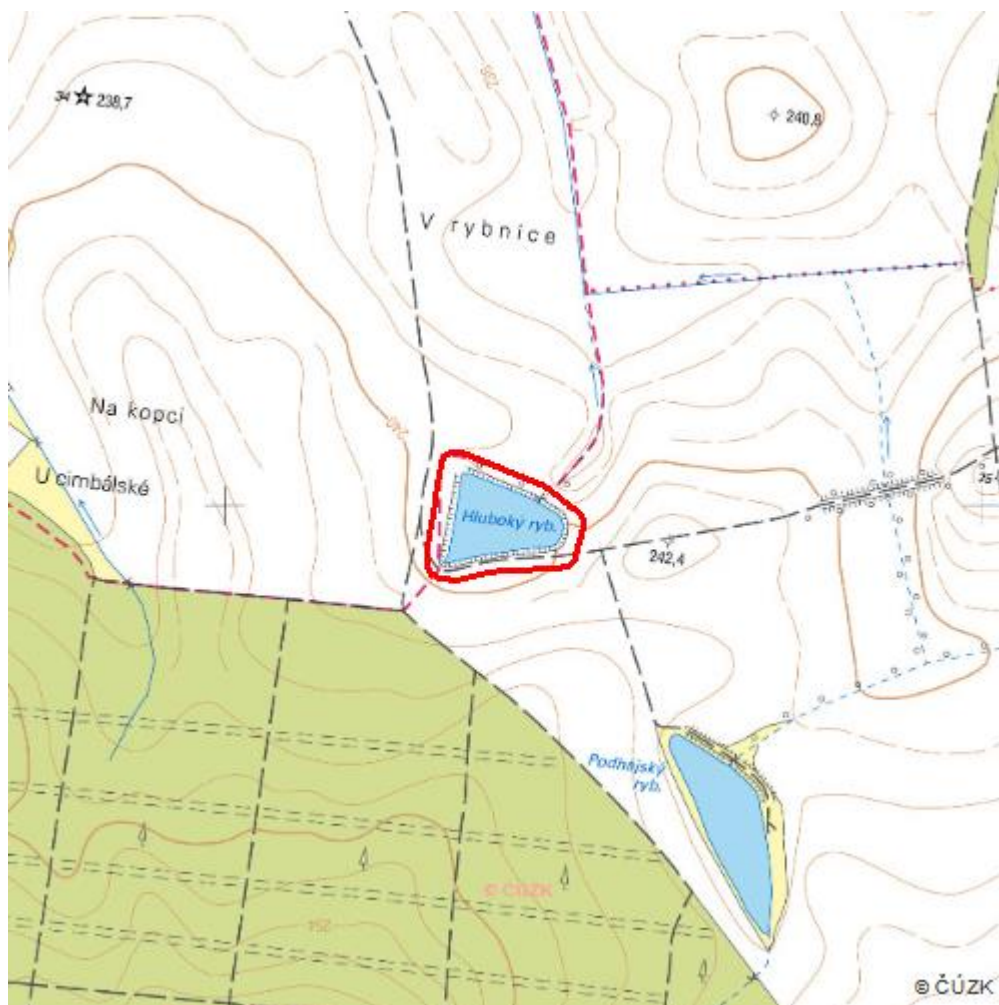

Rybník Hluboký u Obědovic

L.HK.19

Localisation:	50.149155N 15.595863E
Area:	2.507 ha
Category:	Wetlands of local importance
Wetland's type:	13
Reason protection:	0
Altitude:	239 - 242 m

[SHOW LOCATION ON MAP](#)