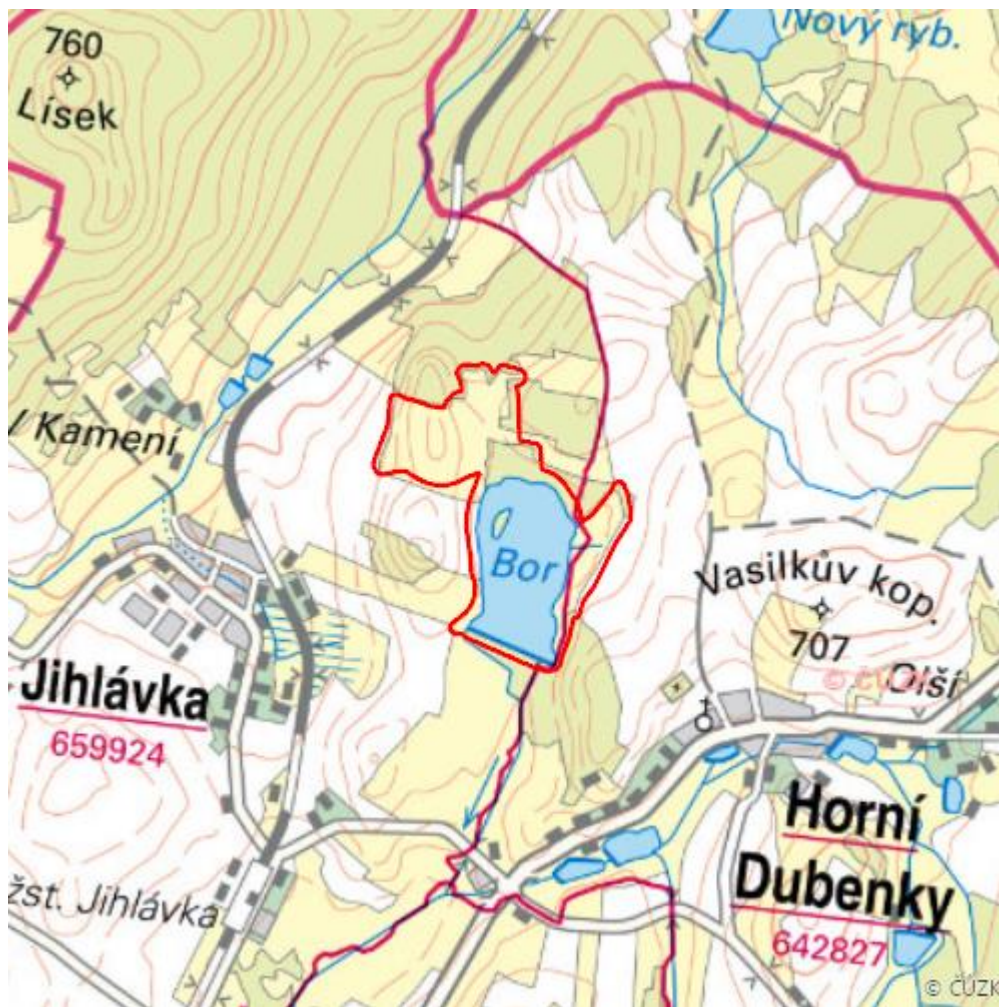

Rybník Bor (Krvavec)

LJI.07

Localisation:	49.264956N 15.304105E
Area:	39.485 ha
Category:	Wetlands of local importance
Wetland's type:	1, 6, 7, 8, 13
Reason protection:	O , B
Altitude:	656 - 680 m

Natural habitats