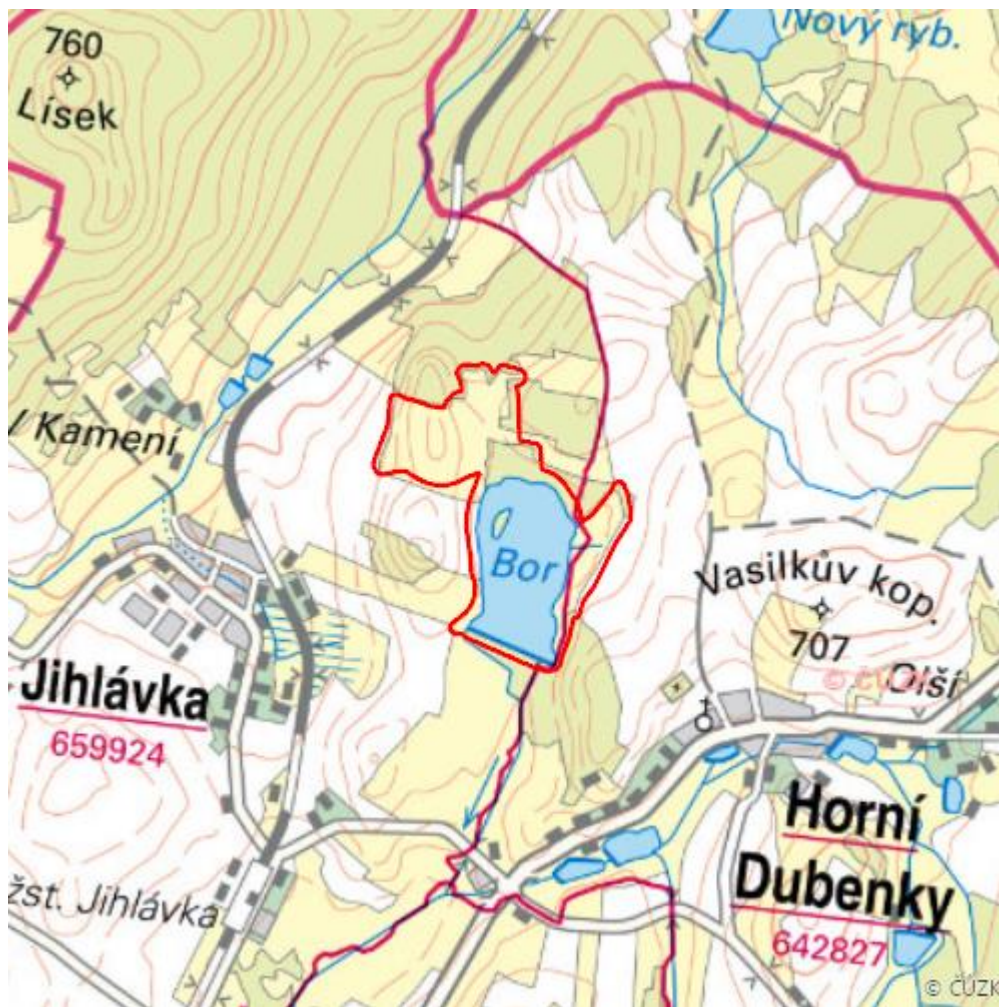

Rybník Bor (Krvavec)

L.JI.07

Localisation:	49.264956N 15.304105E
Area:	39.485 ha
Category:	Wetlands of local importance
Wetland's type:	1, 6, 7, 8, 13
Reason protection:	O , B
Altitude:	656 - 680 m

Natural habitats