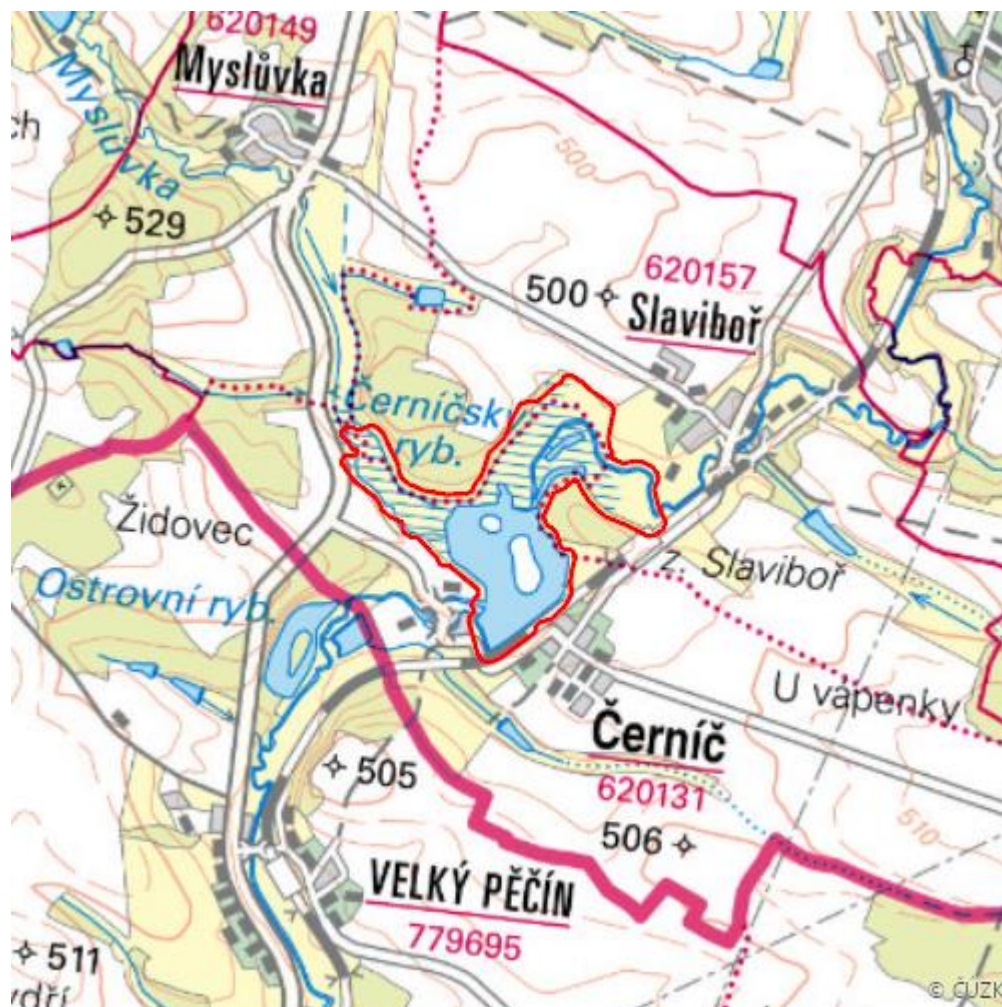

Černíčský rybník

LJI.10

Localisation:	49.131323N 15.456021E
Area:	39.591 ha
Category:	Wetlands of local importance
Wetland's type:	7, 13
The degree of protection:	NM
Reason protection:	Am
Altitude:	483 - 491 m