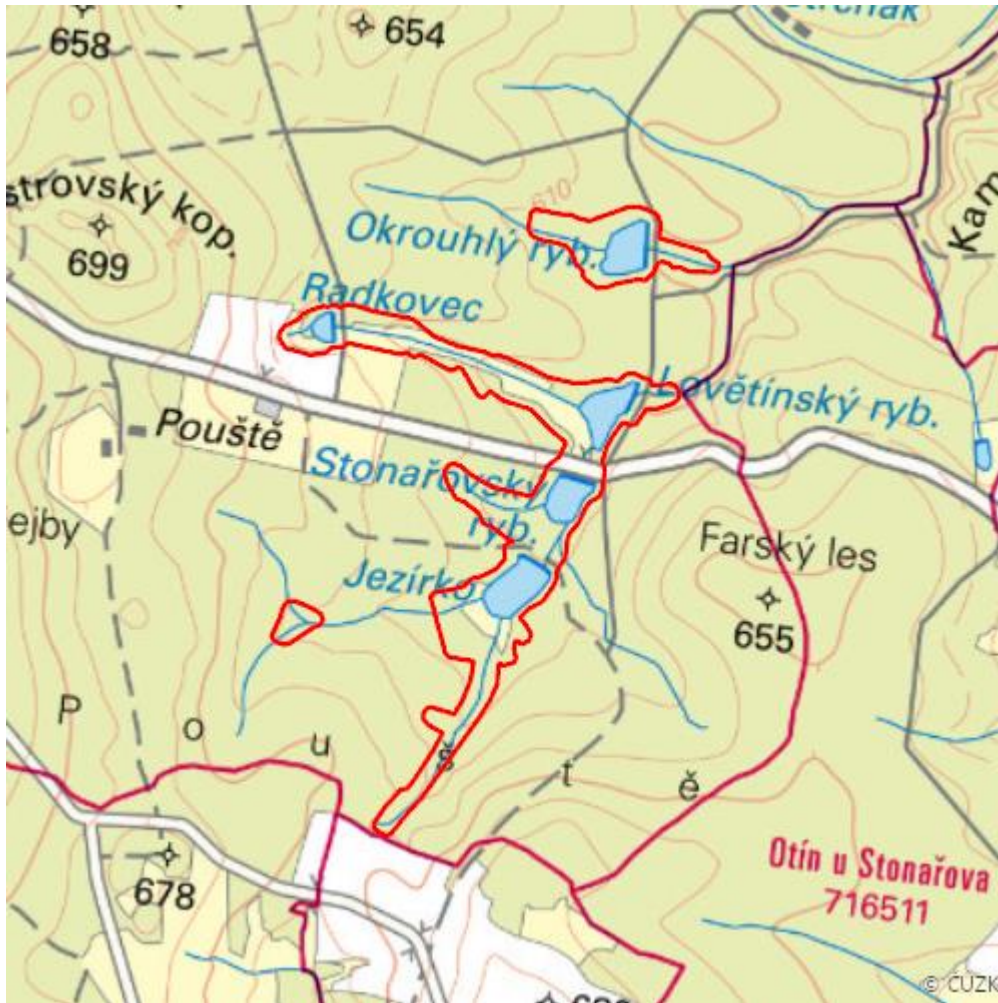

Rybníky v Pouštích

L.JI.26

Localisation:	49.280786N 15.532093E
Area:	53.351 ha
Category:	Wetlands of local importance
Wetland's type:	2, 4, 5, 7, 14
The degree of protection:	SCI, NM
Reason protection:	Am
Altitude:	599 - 649 m