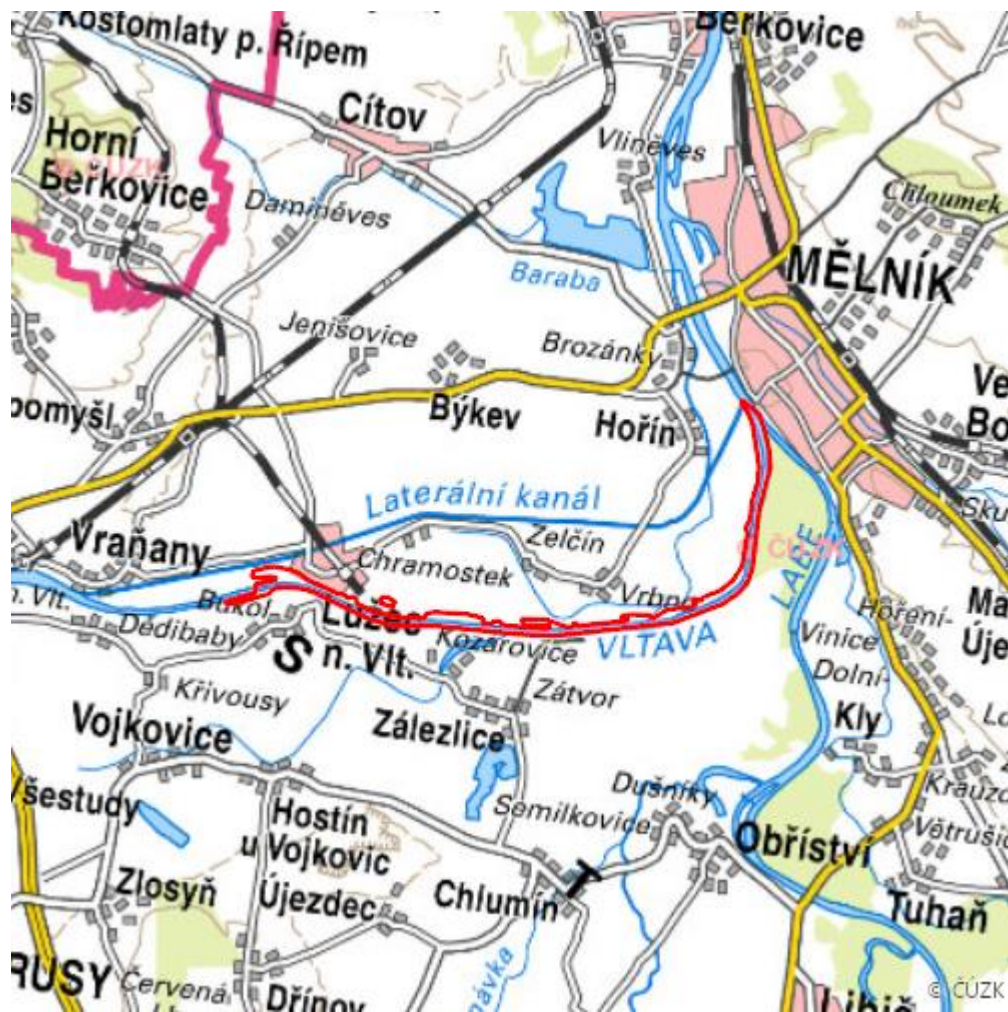

Vltava u Zálezlic

L.ME.11

Localisation:	50.334941N 14.477312E
Area:	138.060 ha
Category:	Wetlands of local importance
Wetland's type:	5
The degree of protection:	SCI, NR
Reason protection:	KE
Altitude:	155 - 164 m