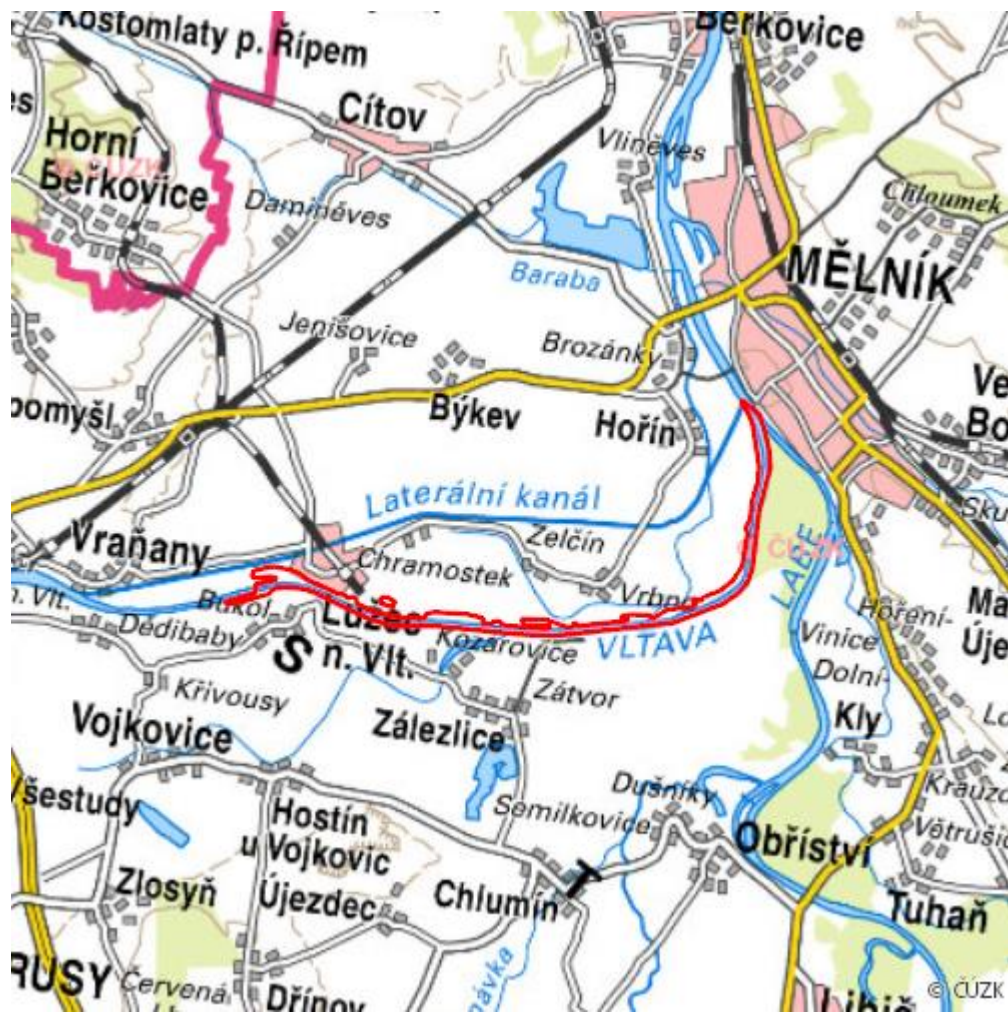

Vltava u Zálezlic

L.ME.11

Localisation:	50.334941N 14.477312E
Area:	138.060 ha
Category:	Wetlands of local importance
Wetland's type:	5
The degree of protection:	SCI, NR
Reason protection:	KE
Altitude:	155 - 164 m