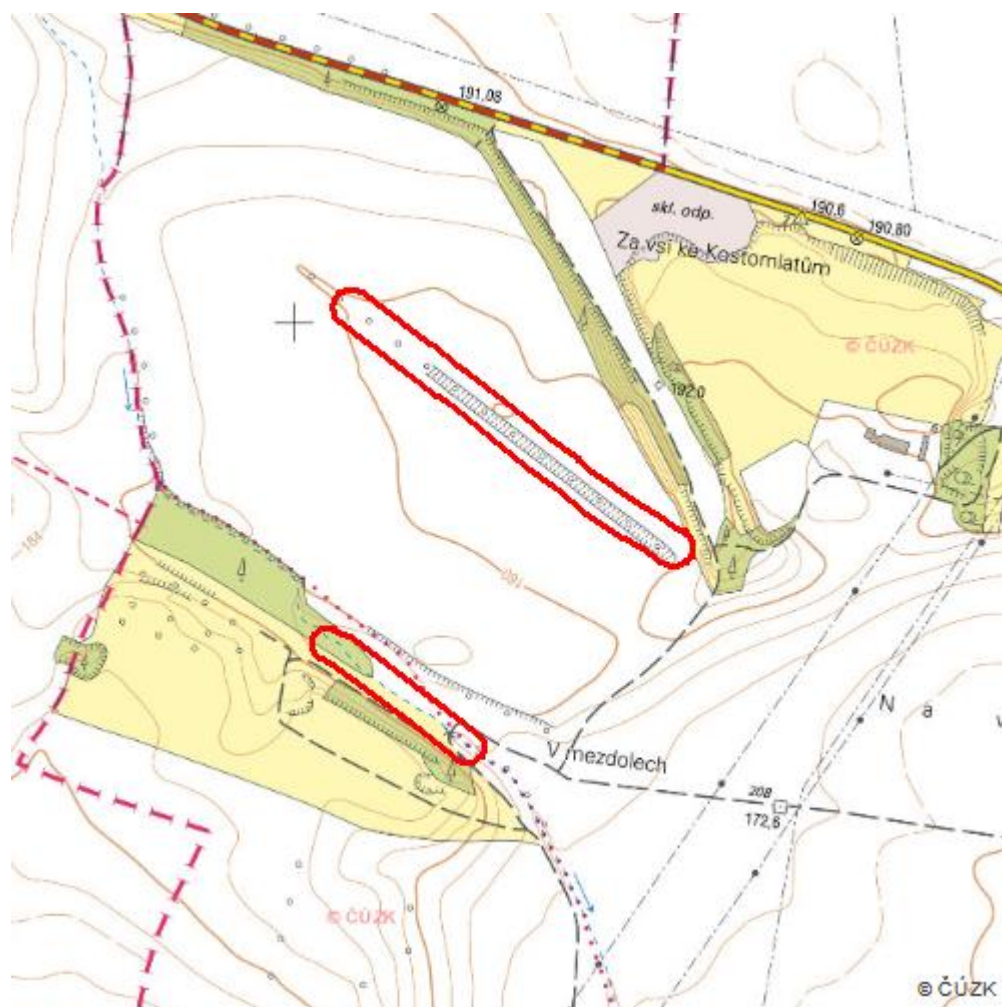

V mezdolech

L.ME.20

Localisation:	50.372784N 14.375538E
Area:	3.905 ha
Category:	Wetlands of local importance
Wetland's type:	4, 5
Reason protection:	KE
Altitude:	177 - 183 m

[SHOW LOCATION ON MAP](#)

Literature