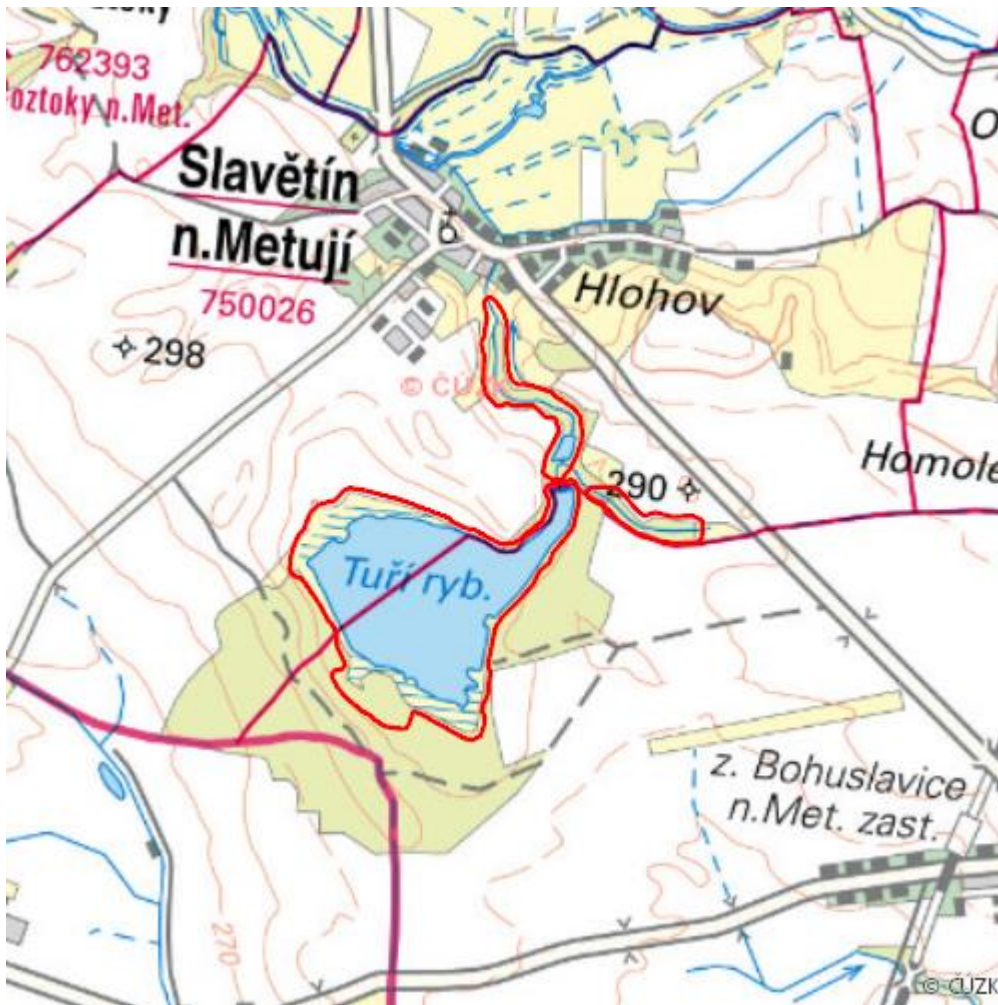

Rybník Tuří

L.NA.08

Localisation:	50.317864N 16.054618E
Area:	54.659 ha
Category:	Wetlands of local importance
Wetland's type:	5, 7, 13
The degree of protection:	SCI, NM
Reason protection:	O , B
Altitude:	276 - 281 m