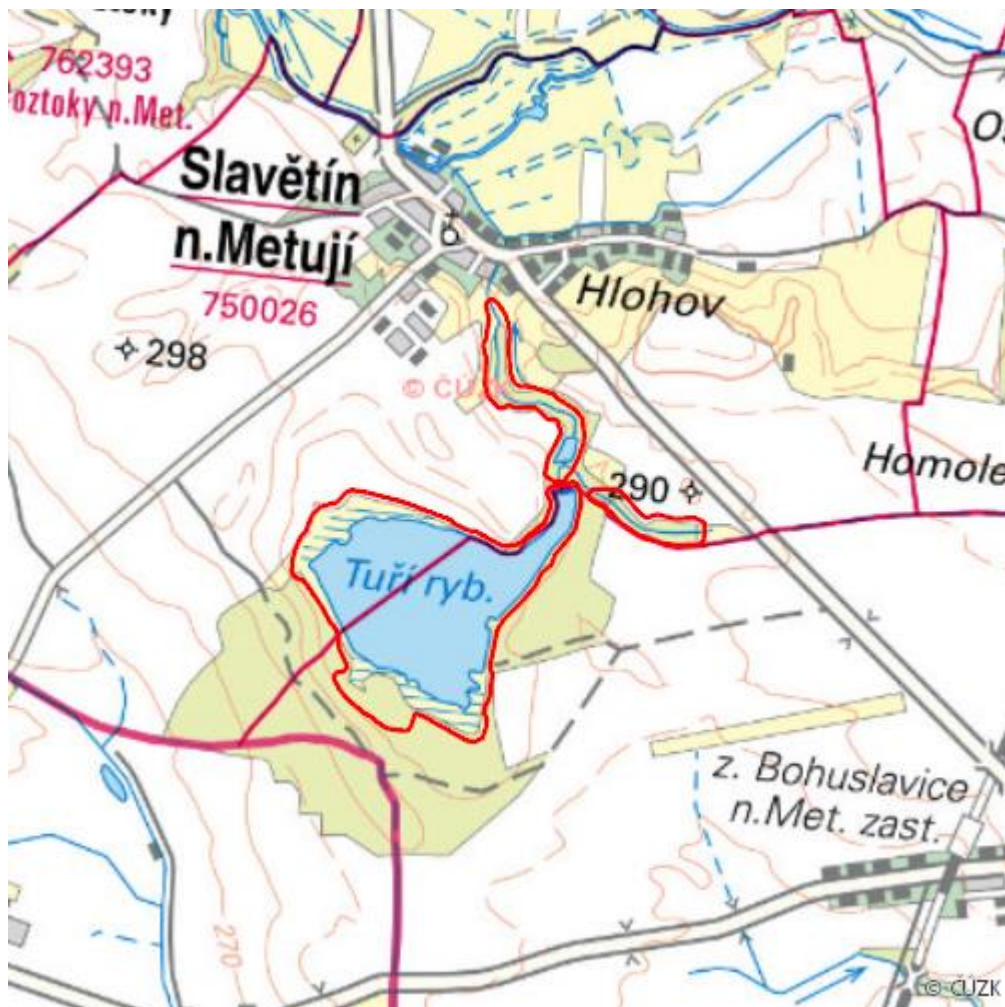

Rybník Tuří

L.NA.08

Localisation:	50.317864N 16.054618E
Area:	54.659 ha
Category:	Wetlands of local importance
Wetland's type:	5, 7, 13
The degree of protection:	SCI, NM
Reason protection:	O , B
Altitude:	276 - 281 m