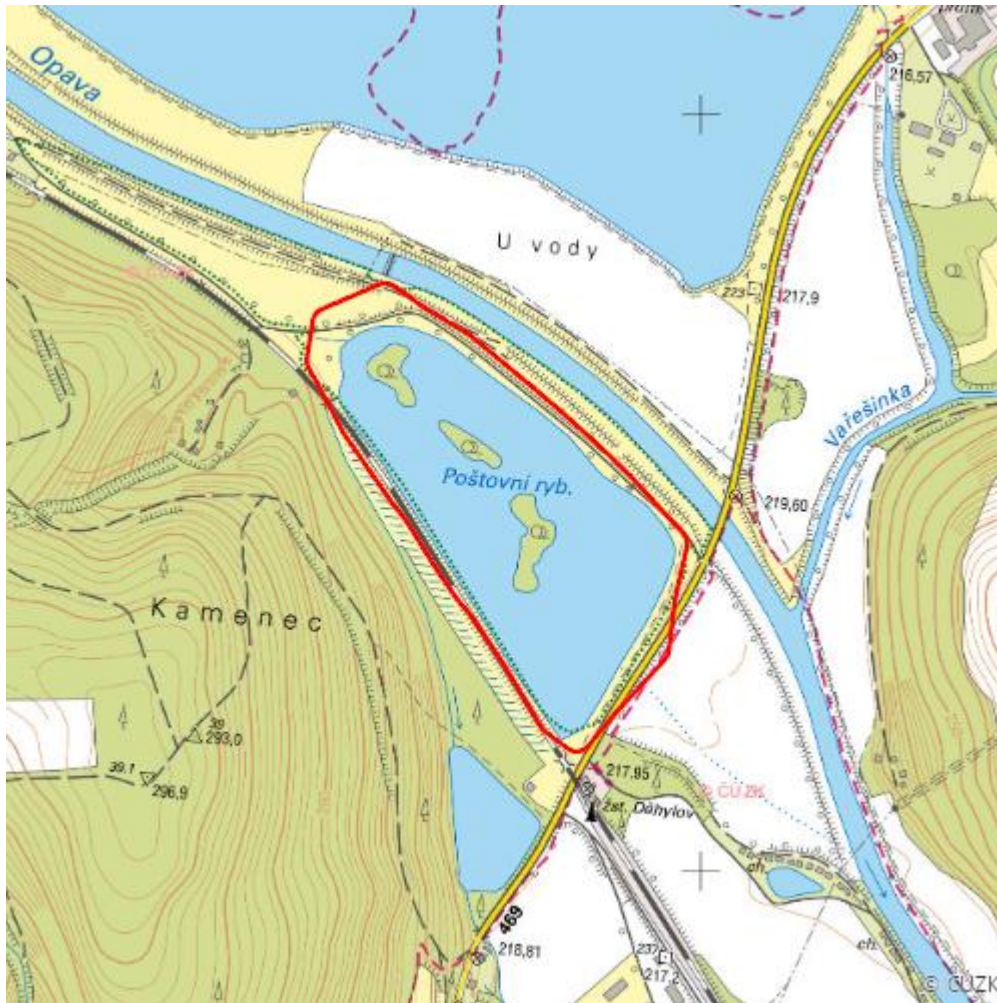

Poštovní rybník

L.OP.02

Localisation:	49.883612N 18.169163E
Area:	15.291 ha
Category:	Wetlands of local importance
Wetland's type:	7, 13
The degree of protection:	SCI, NM
Reason protection:	Z , B
Altitude:	228 - 233 m