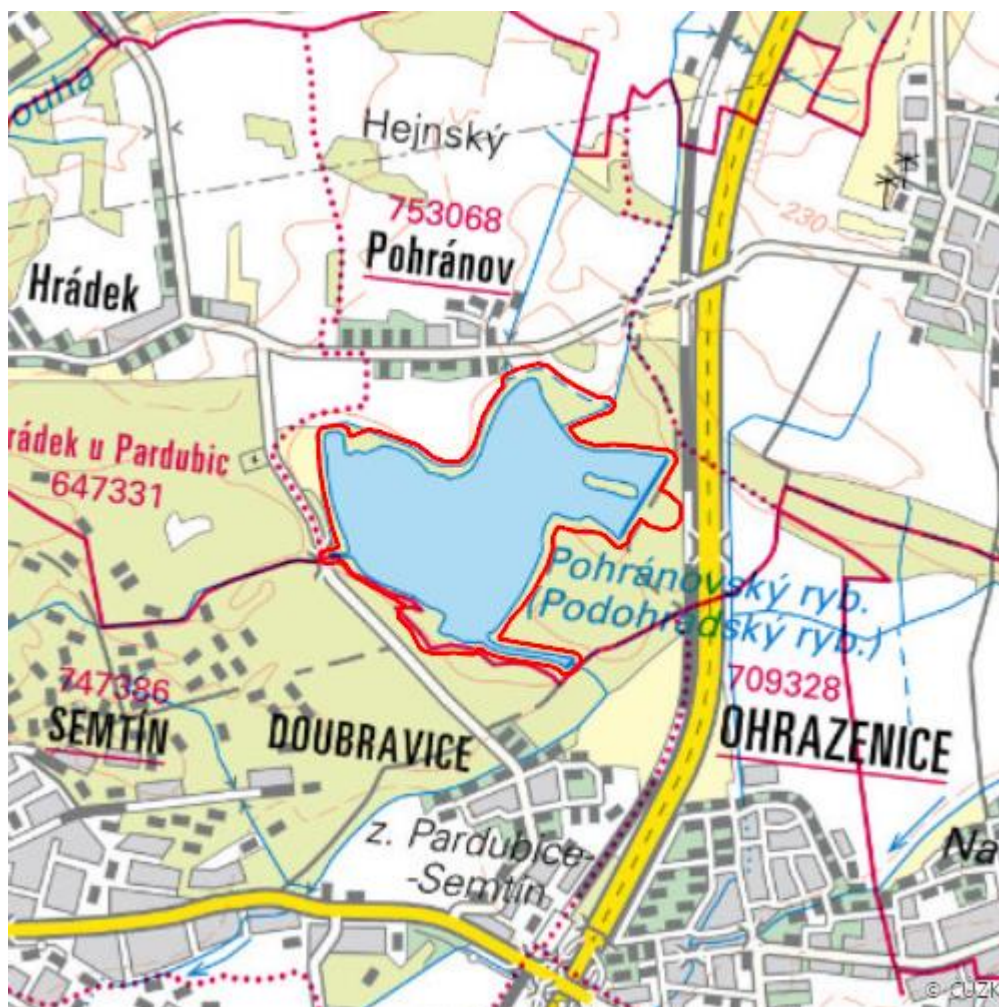

Pohránovský rybník

L.PA.28

Localisation:	50.074303N 15.743218E
Area:	63.652 ha
Category:	Wetlands of local importance
Wetland's type:	7, 13
The degree of protection:	SCI, NM
Reason protection:	O , B
Altitude:	219 - 224 m