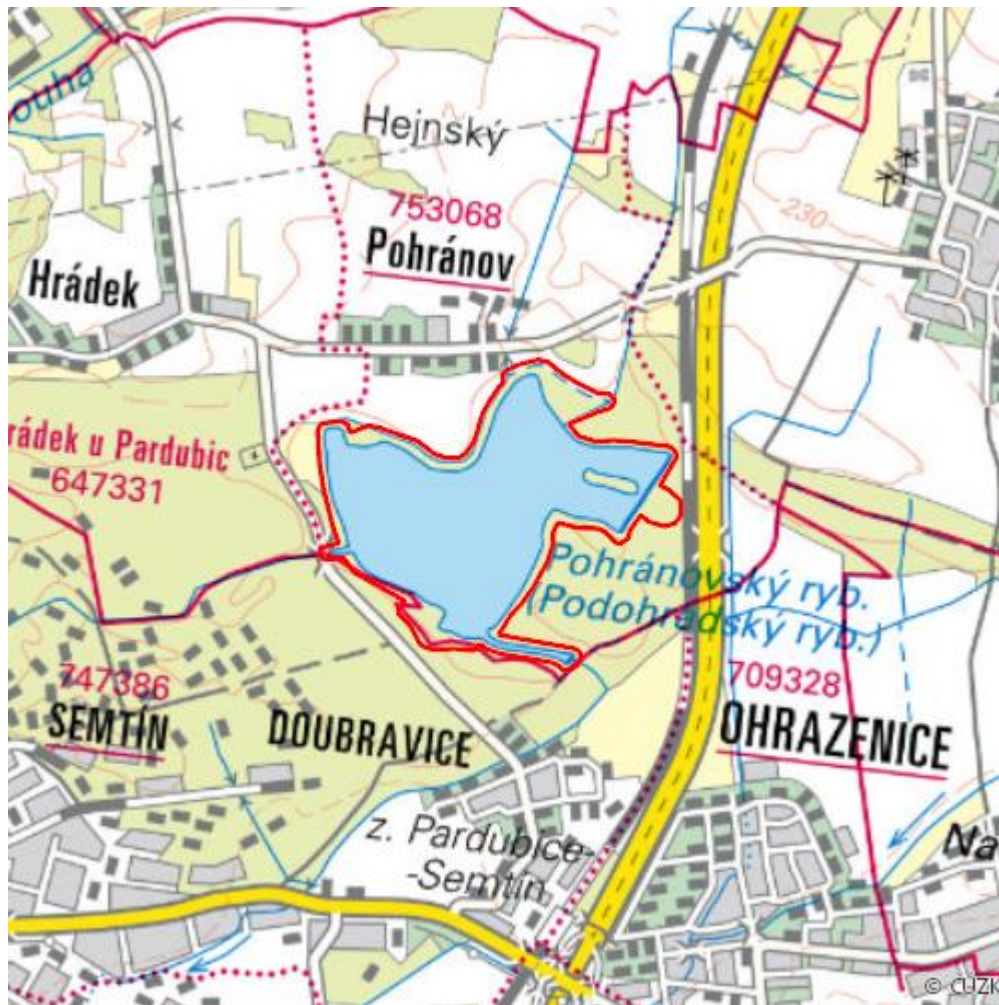

Pohránovský rybník

L.PA.28

Localisation:	50.074303N 15.743218E
Area:	63.652 ha
Category:	Wetlands of local importance
Wetland's type:	7, 13
The degree of protection:	SCI, NM
Reason protection:	O , B
Altitude:	219 - 224 m