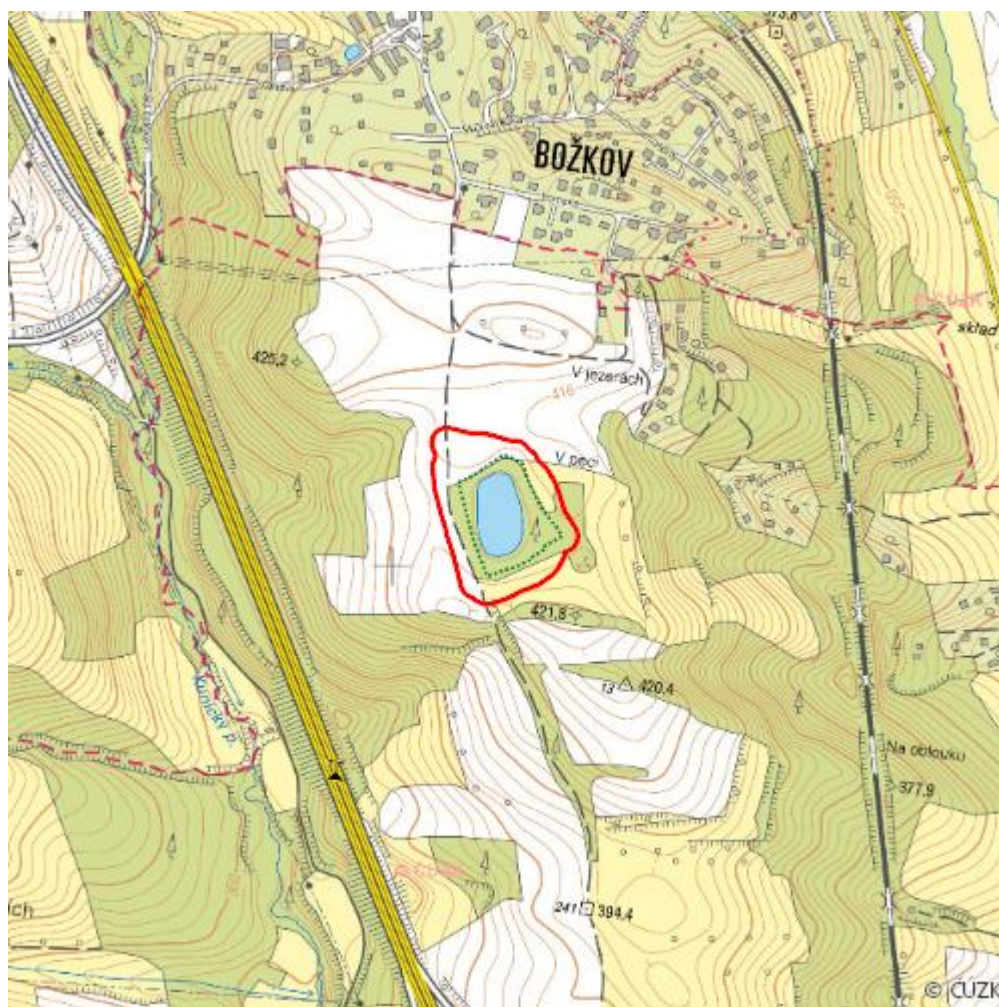

Božkovské jezírko

L.PH.02

Localisation:	49.922843N 14.708794E
Area:	3.129 ha
Category:	Wetlands of local importance
Wetland's type:	3
The degree of protection:	NM
Reason protection:	Am
Altitude:	408 - 419 m