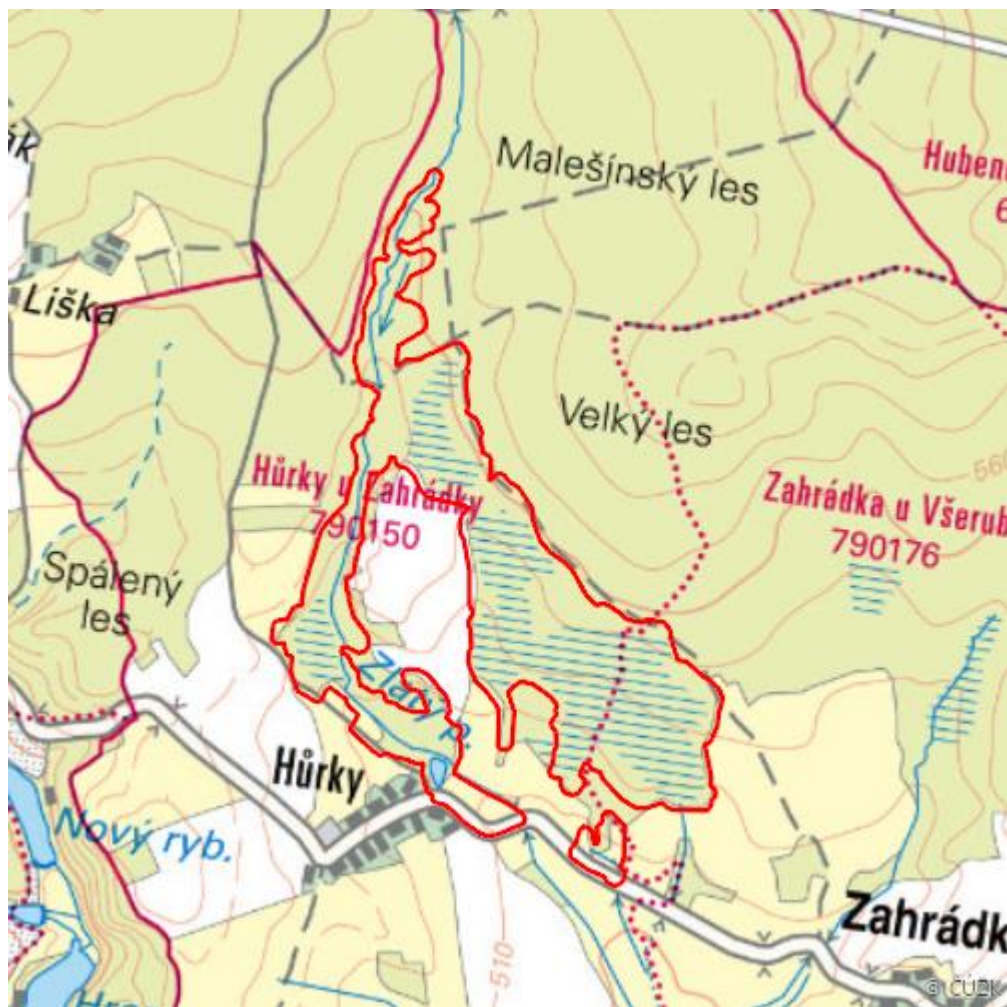

Hůrky

L.PS.03

Localisation:	49.893696N 13.186259E
Area:	100.113 ha
Category:	Wetlands of local importance
Wetland's type:	8
The degree of protection:	SCI, NR
Reason protection:	O , B , H
Altitude:	521 - 555 m