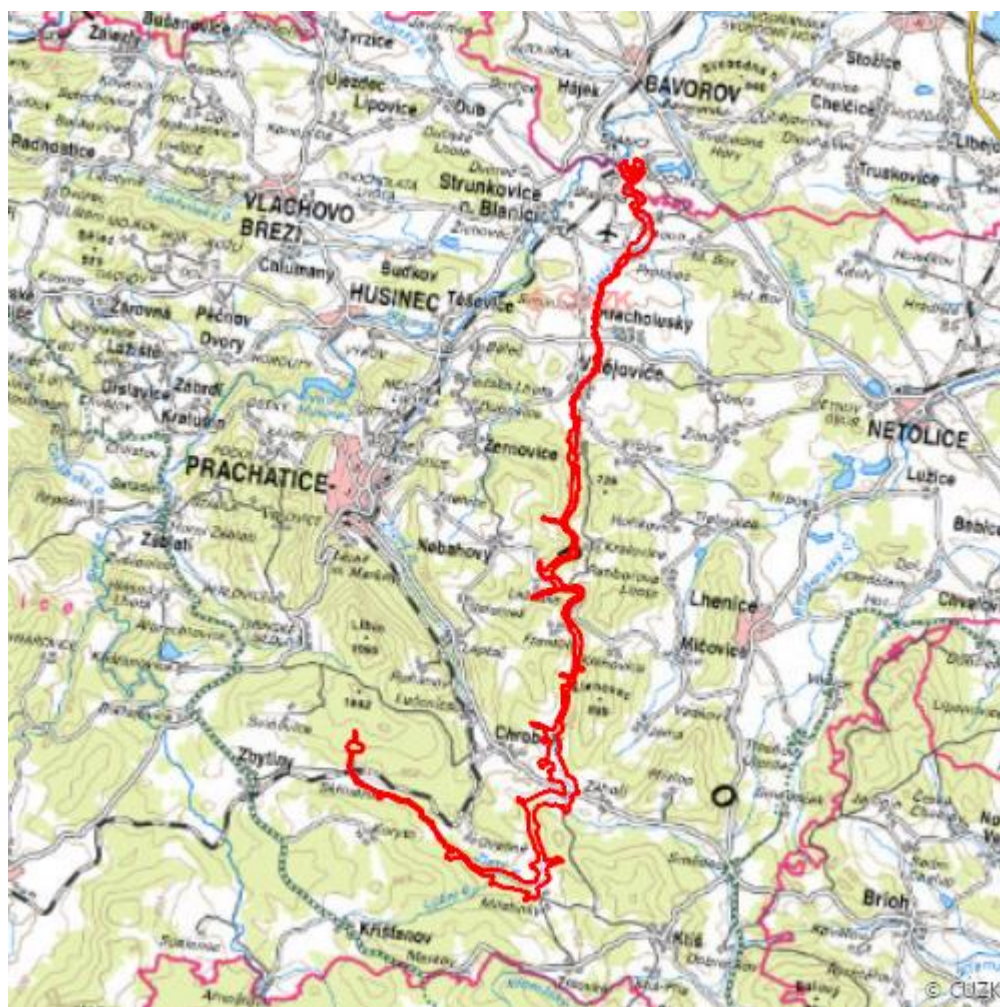

Zlatý potok

L.PT.11

Localisation: 49.01069N 14.077694E

Area: 514.667 ha

Category: Wetlands of local importance

Wetland's type: 2, 4, 5

The degree of protection: SCI, NR

Reason protection: Z, KE, M, B