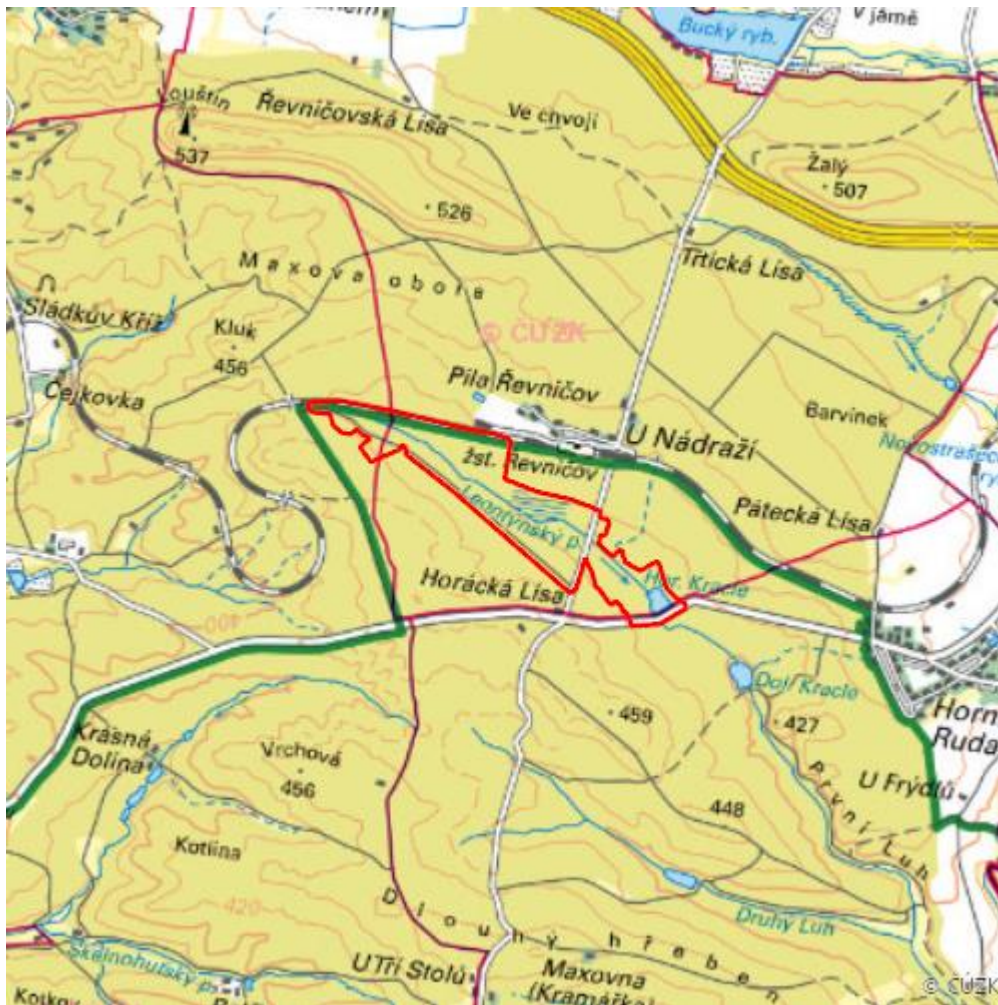

Prameny Klíčavy

L.RA.01

Localisation:	50.144822N 13.826592E
Area:	92.175 ha
Category:	Wetlands of local importance
Wetland's type:	1
The degree of protection:	SCI, PLA, SPA, NR
Altitude:	445 - 450 m

Natural habitats