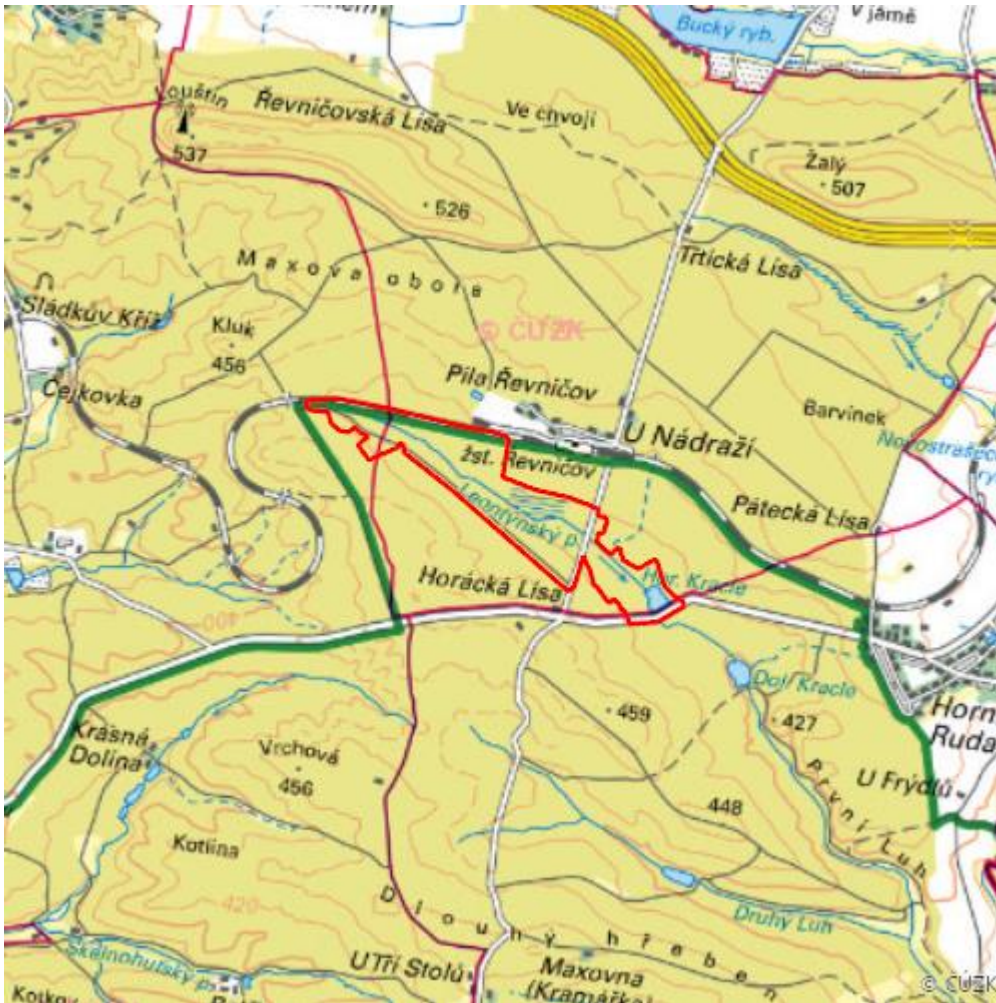

Prameny Klíčavy

L.RA.01

Localisation:	50.144822N 13.826592E
Area:	92.175 ha
Category:	Wetlands of local importance
Wetland's type:	1
The degree of protection:	SCI, PLA, SPA, NR
Altitude:	445 - 450 m

Natural habitats