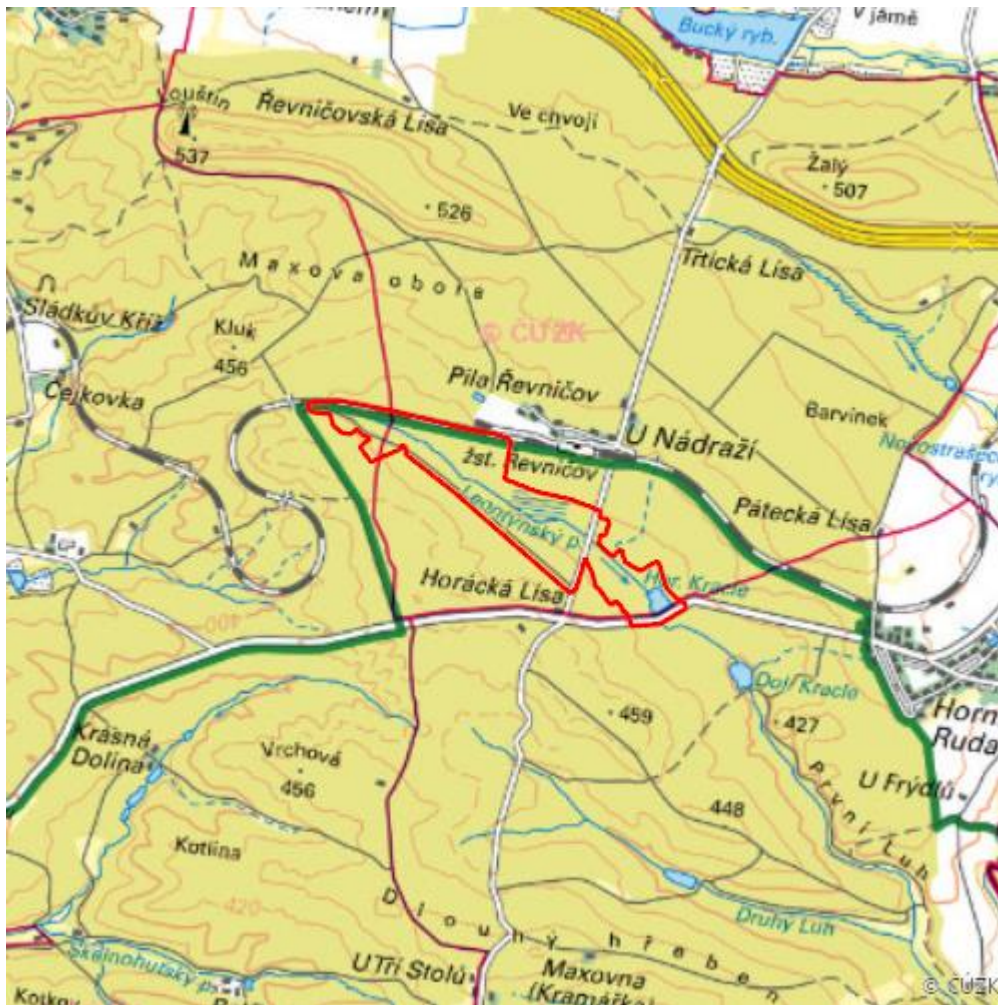

Prameny Klíčavy

L.RA.01

Localisation:	50.144822N 13.826592E
Area:	92.175 ha
Category:	Wetlands of local importance
Wetland's type:	1
The degree of protection:	SCI, PLA, SPA, NR
Altitude:	445 - 450 m

Natural habitats