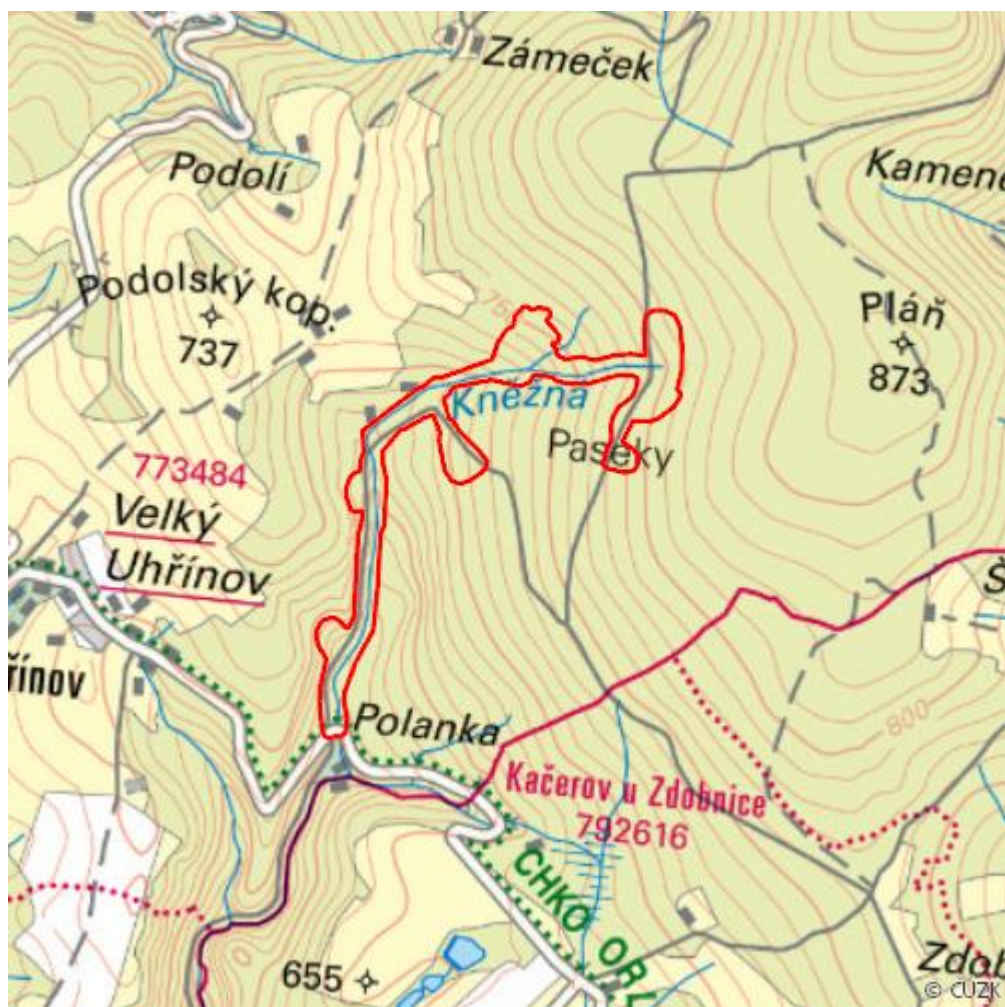

Nad Polankou

L.RK.15

Localisation:	50.254675N 16.368458E
Area:	27.539 ha
Category:	Wetlands of local importance
Wetland's type:	8
The degree of protection:	PLA
Reason protection:	B
Altitude:	628 - 869 m