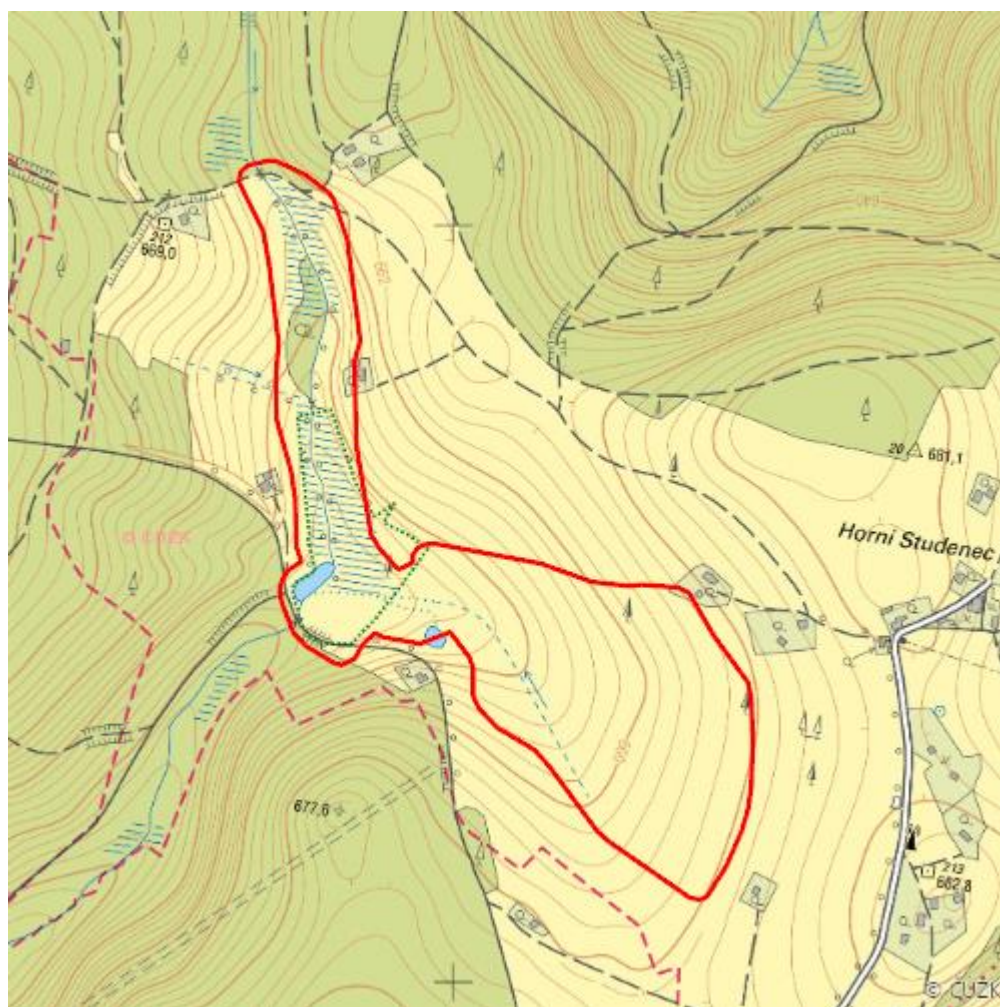

Studenec

L.SO.02

Localisation:	50.255014N 12.52255E
Area:	19.442 ha
Category:	Wetlands of local importance
Wetland's type:	5, 7, 14
The degree of protection:	NM
Reason protection:	Am
Altitude:	648 - 668 m