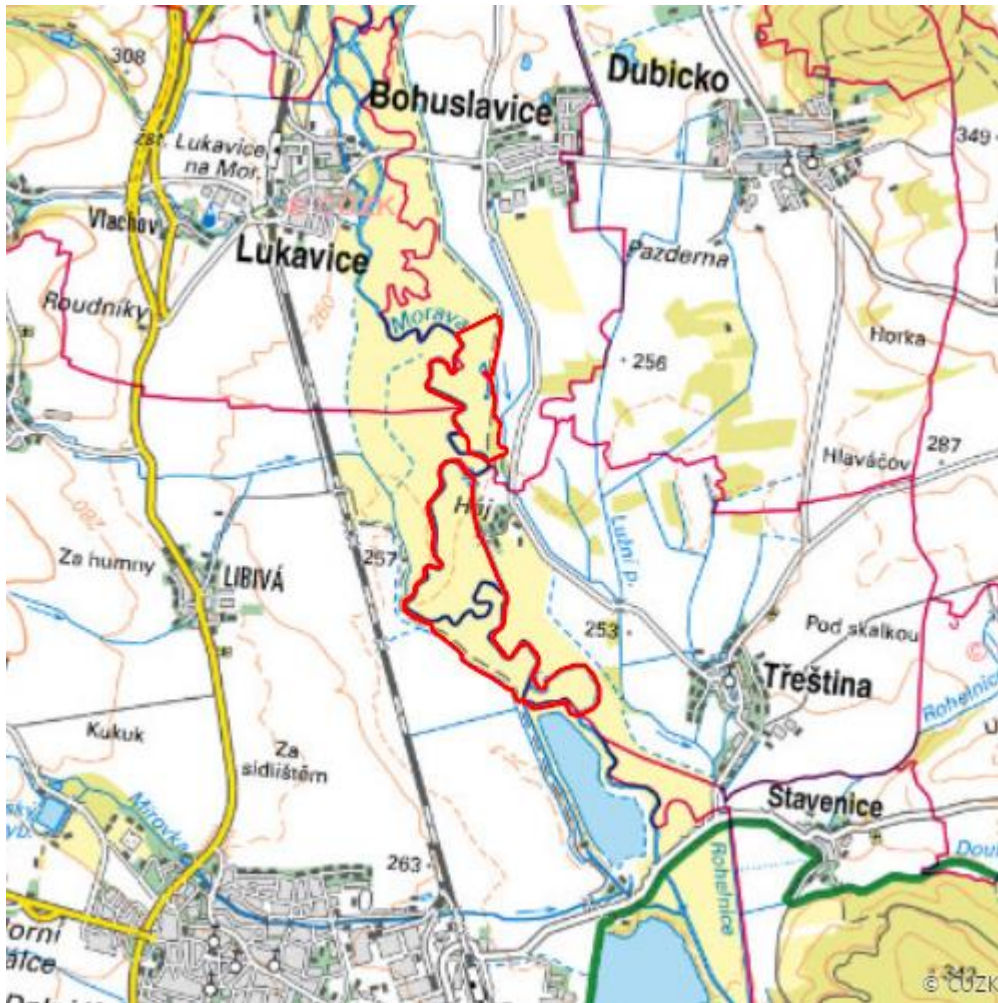

Hájky u Třeštiny

L.SU.05

Localisation:	49.800453N 16.941679E
Area:	93.813 ha
Category:	Wetlands of local importance
Wetland's type:	5
The degree of protection:	SCI
Reason protection:	B
Altitude:	275 - 275 m