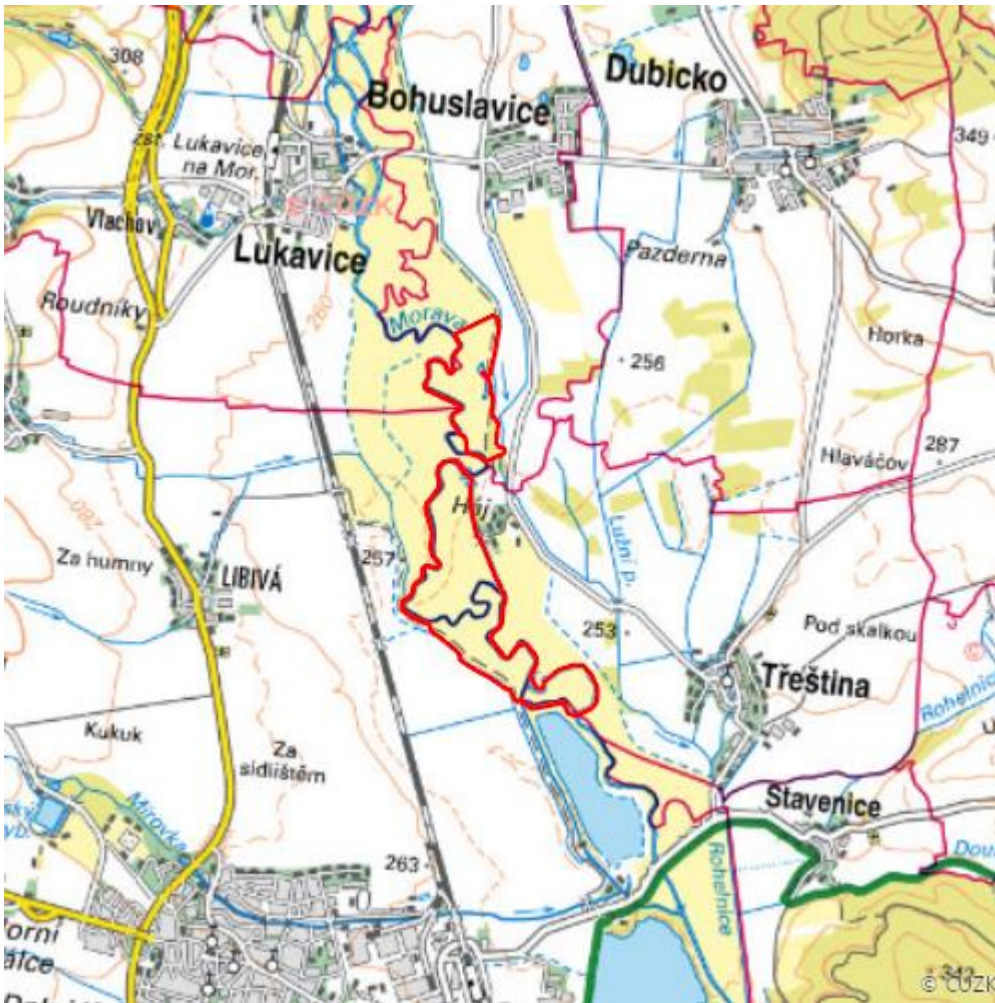

Hájky u Třeštiny

L.SU.05

Localisation:	49.800453N 16.941679E
Area:	93.813 ha
Category:	Wetlands of local importance
Wetland's type:	5
The degree of protection:	SCI
Reason protection:	B
Altitude:	275 - 275 m