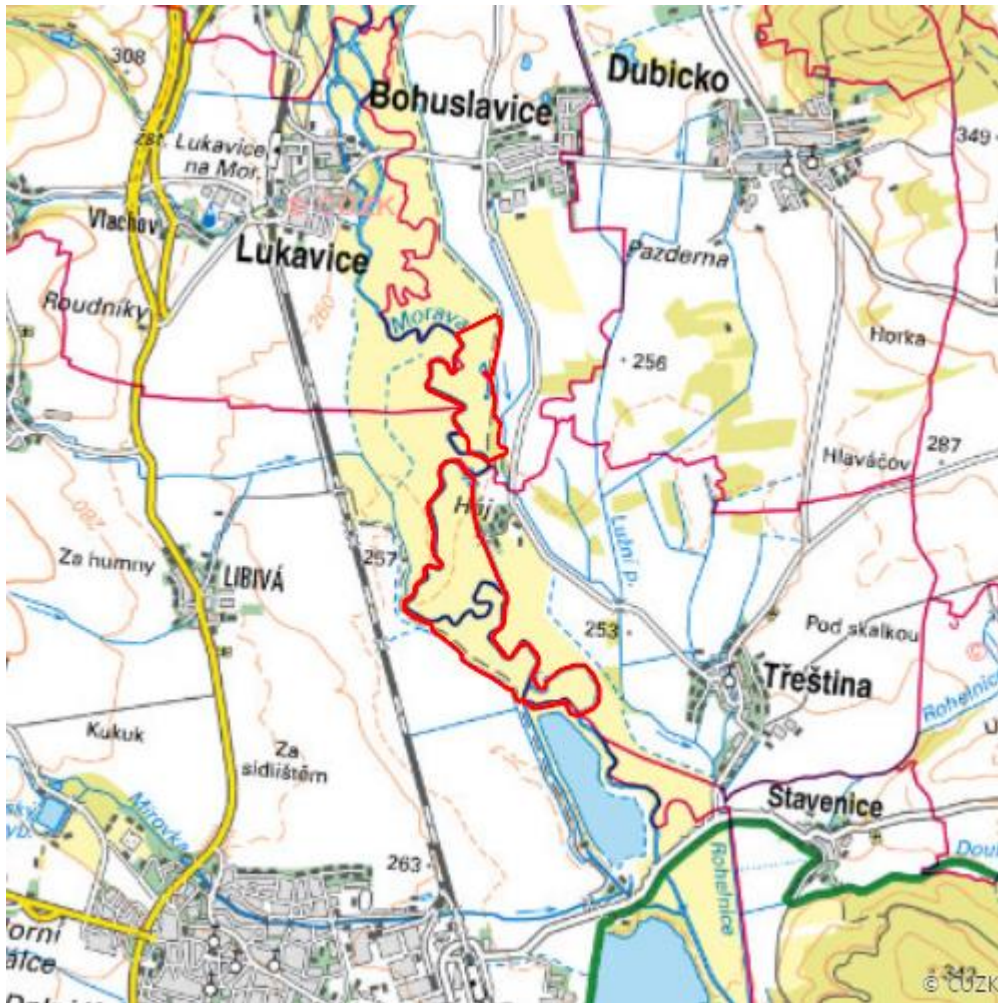

Hájky u Třeštiny

L.SU.05

Localisation:	49.800453N 16.941679E
Area:	93.813 ha
Category:	Wetlands of local importance
Wetland's type:	5
The degree of protection:	SCI
Reason protection:	B
Altitude:	275 - 275 m